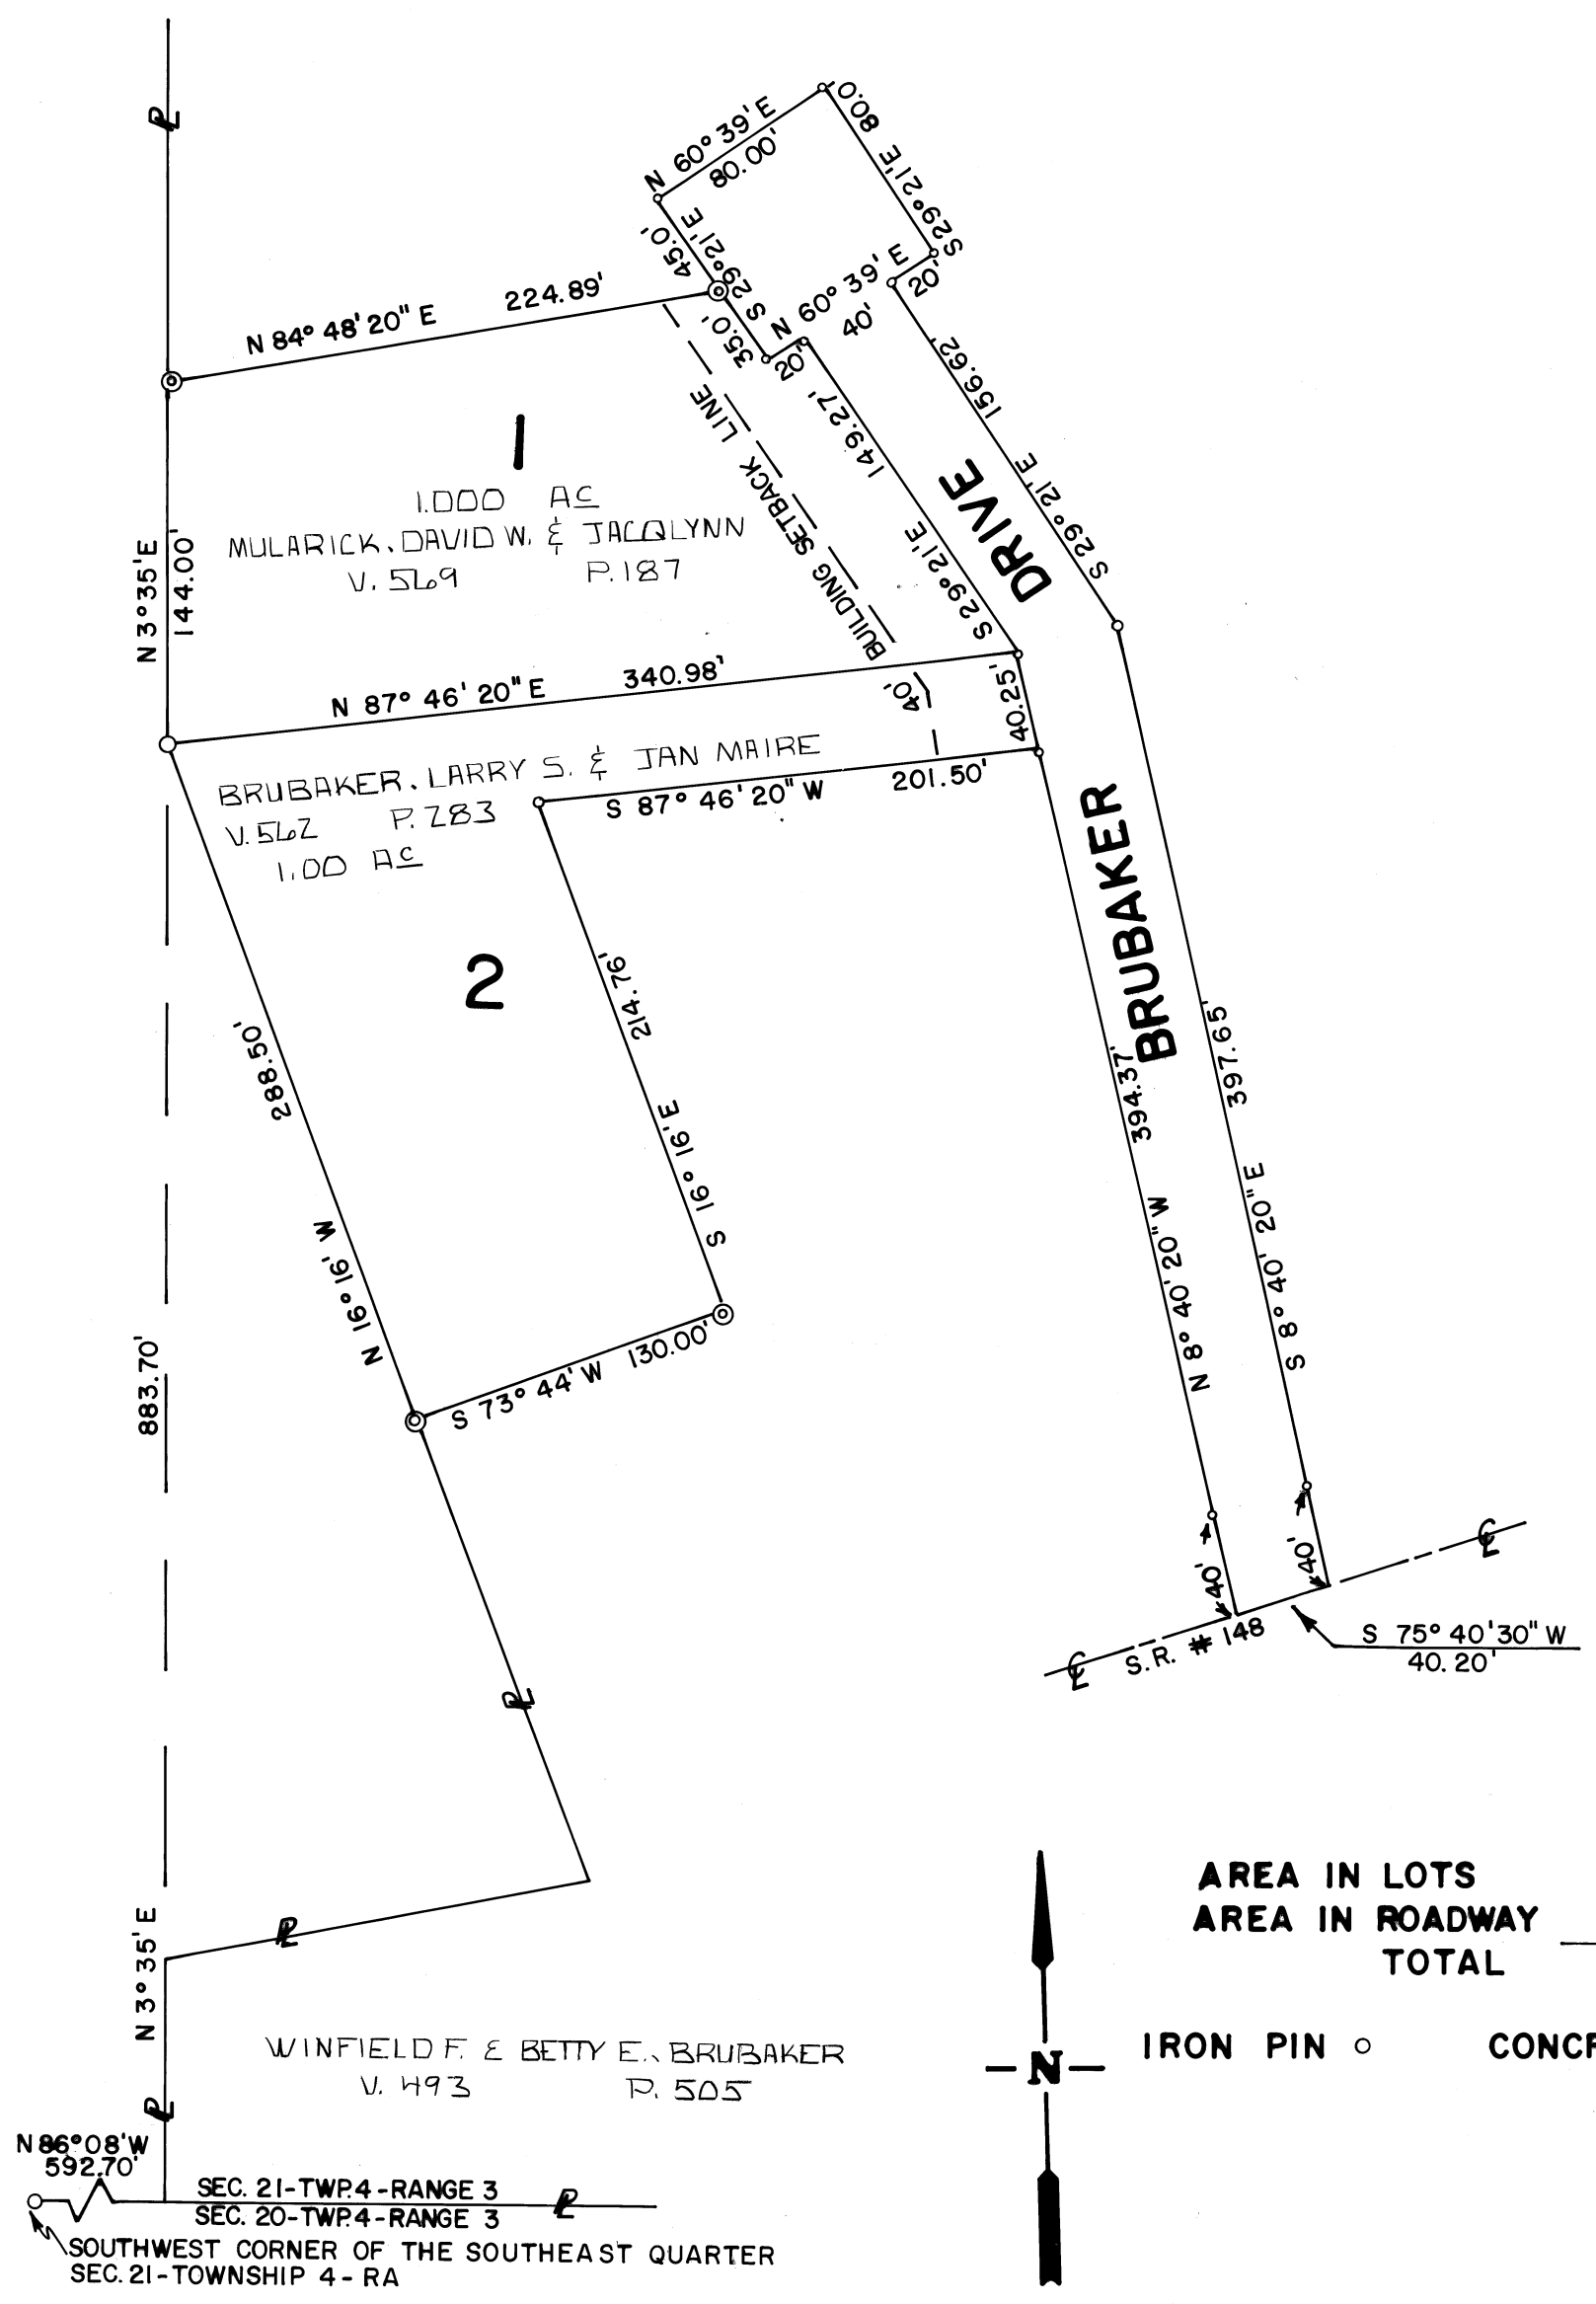

BRUBAKER ADDITION  
YORK TOWNSHIP  
BELMONT COUNTY, OHIO 1984  
SEC. 21, T.4, R.3

SCALE IN FEET  
0 50 100 150  
CABINET D SLIDE 72

REVISED 5-2011

AREA IN LOTS	2.000 ACRES
AREA IN ROADWAY	0.651 ACRES
<b>TOTAL</b>	<b>2.651 ACRES</b>