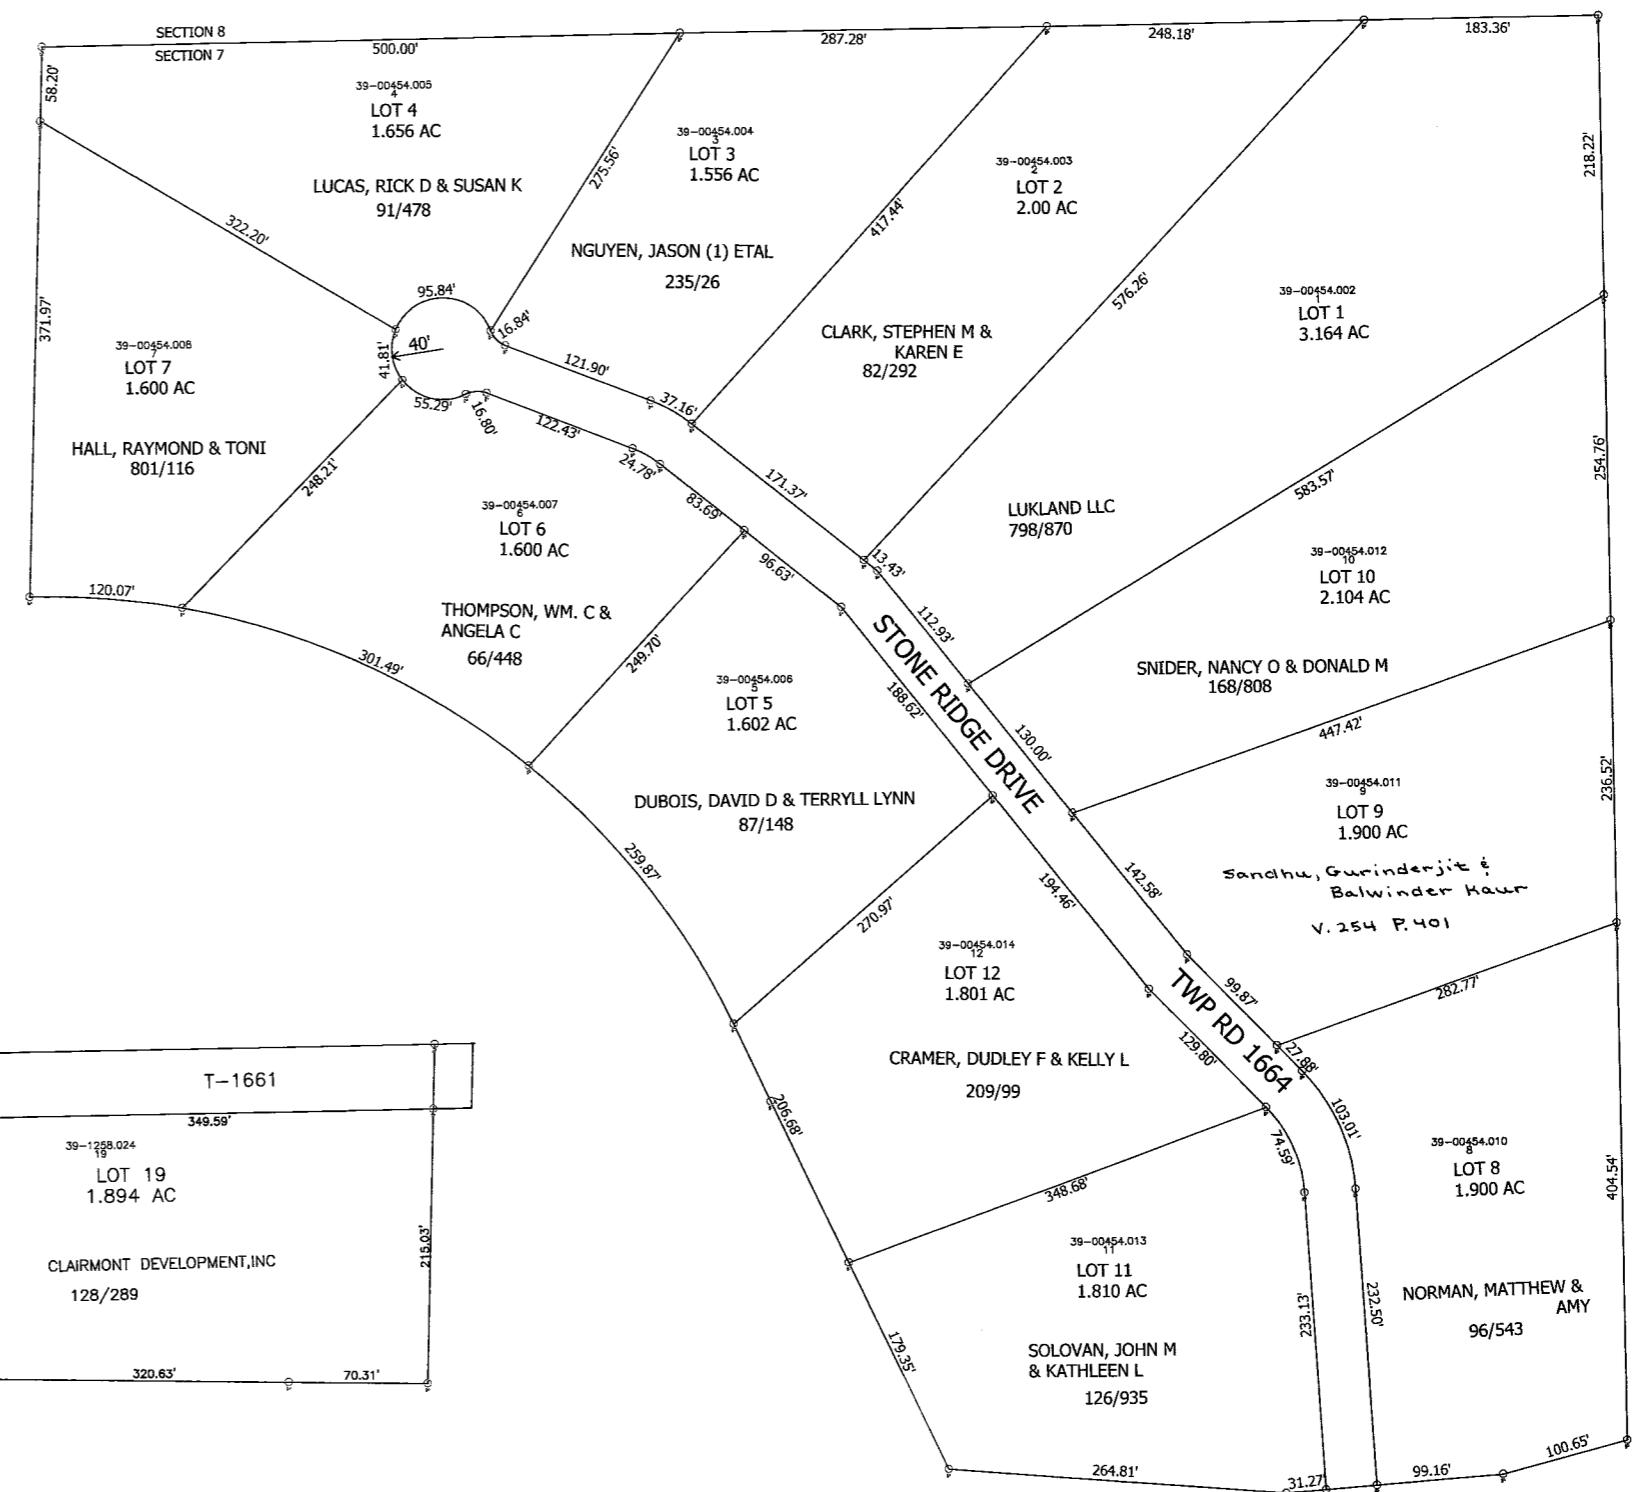

SCALE: 1"=100'

STONERIDGE ESTATES

UNION SEC 7 T-8 R-5
CAB E SL 344 (LOTS 1-7)
CAB E SL 381 (LOTS 8-12)
CAB F SL 00 (LOTS 13-17)

HAVENWOOD SUBDIVISION

UNION TOWNSHIP SEC. 21 TWP. 8 RG. 5

- CAB. E SLIDE 241 (LOTS 1-15)
- CAB. E SLIDE 394 (LOTS 16-23)
- CAB. E SLIDE 391 (ROAD DED)

TOLLGATE SUBDIVISION

UNION 26-8-5

CABINET F SLIDE 47