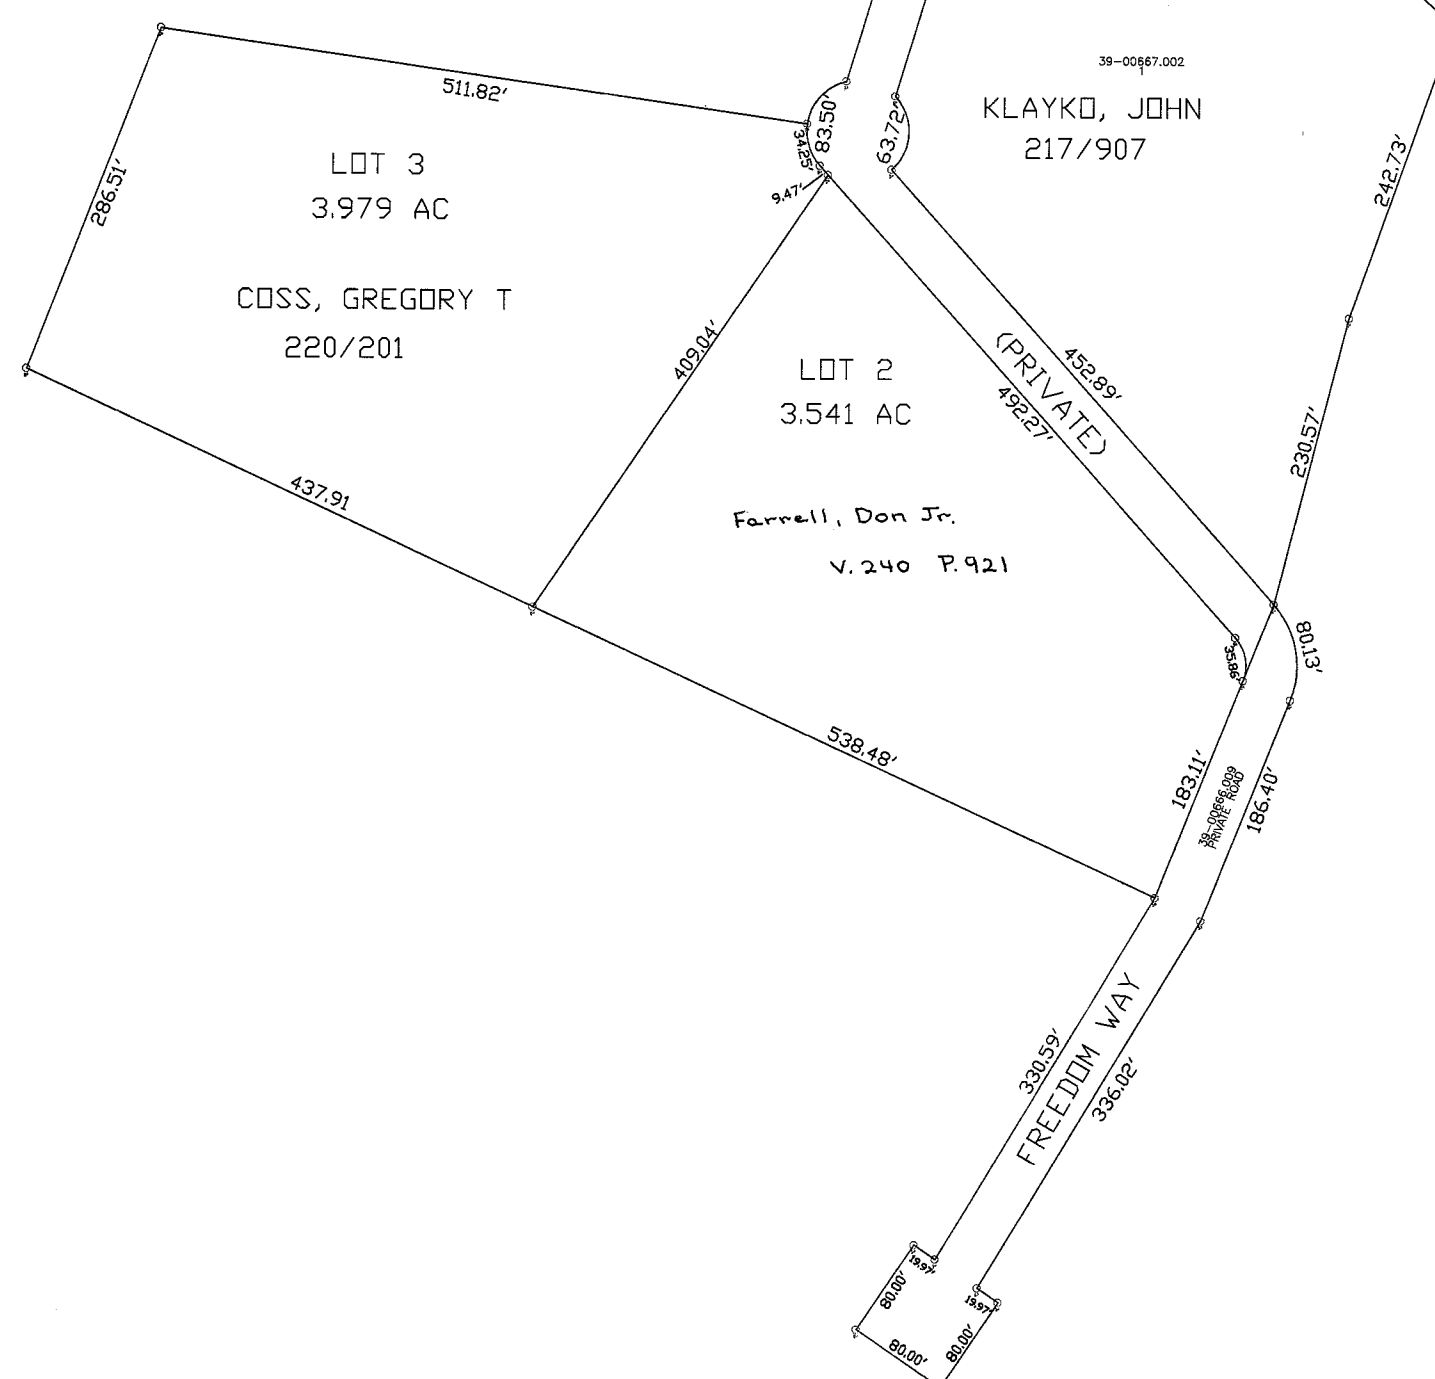

MT. HOPE ESTATES
UNION TOWNSHIP
SECTION 17 TOWNSHIP 8 RANGE 5

CAB E SL 206

STENGER SUBDIVISION

UNION TOWNSHIP
SECTION 13 TOWNSHIP 8 RANGE 5

FREEDOM WAY IS A PRIVATE RIGHT OF WAY OWNED BY:
EDWARD A & NANCY J STENGER BY VOL. 735 PG 335 (1.279 AC)
GEORGE D & LISA K KLEEVIC BY VOL 147 PG 270 (0.665 AC)

CAB F SL 39 (LOT #1 & FREEDOM WAY)

CAB F SL 41 (LOT #2 & LOT #3)

N.W. CORNER
S.W. QUARTER
SECTION 8

FRONTIER DRIVE
UNION TOWNSHIP
SECTION 8 TOWNSHIP 8 RANGE 5

RECORDED CAB. E SLIDE 183