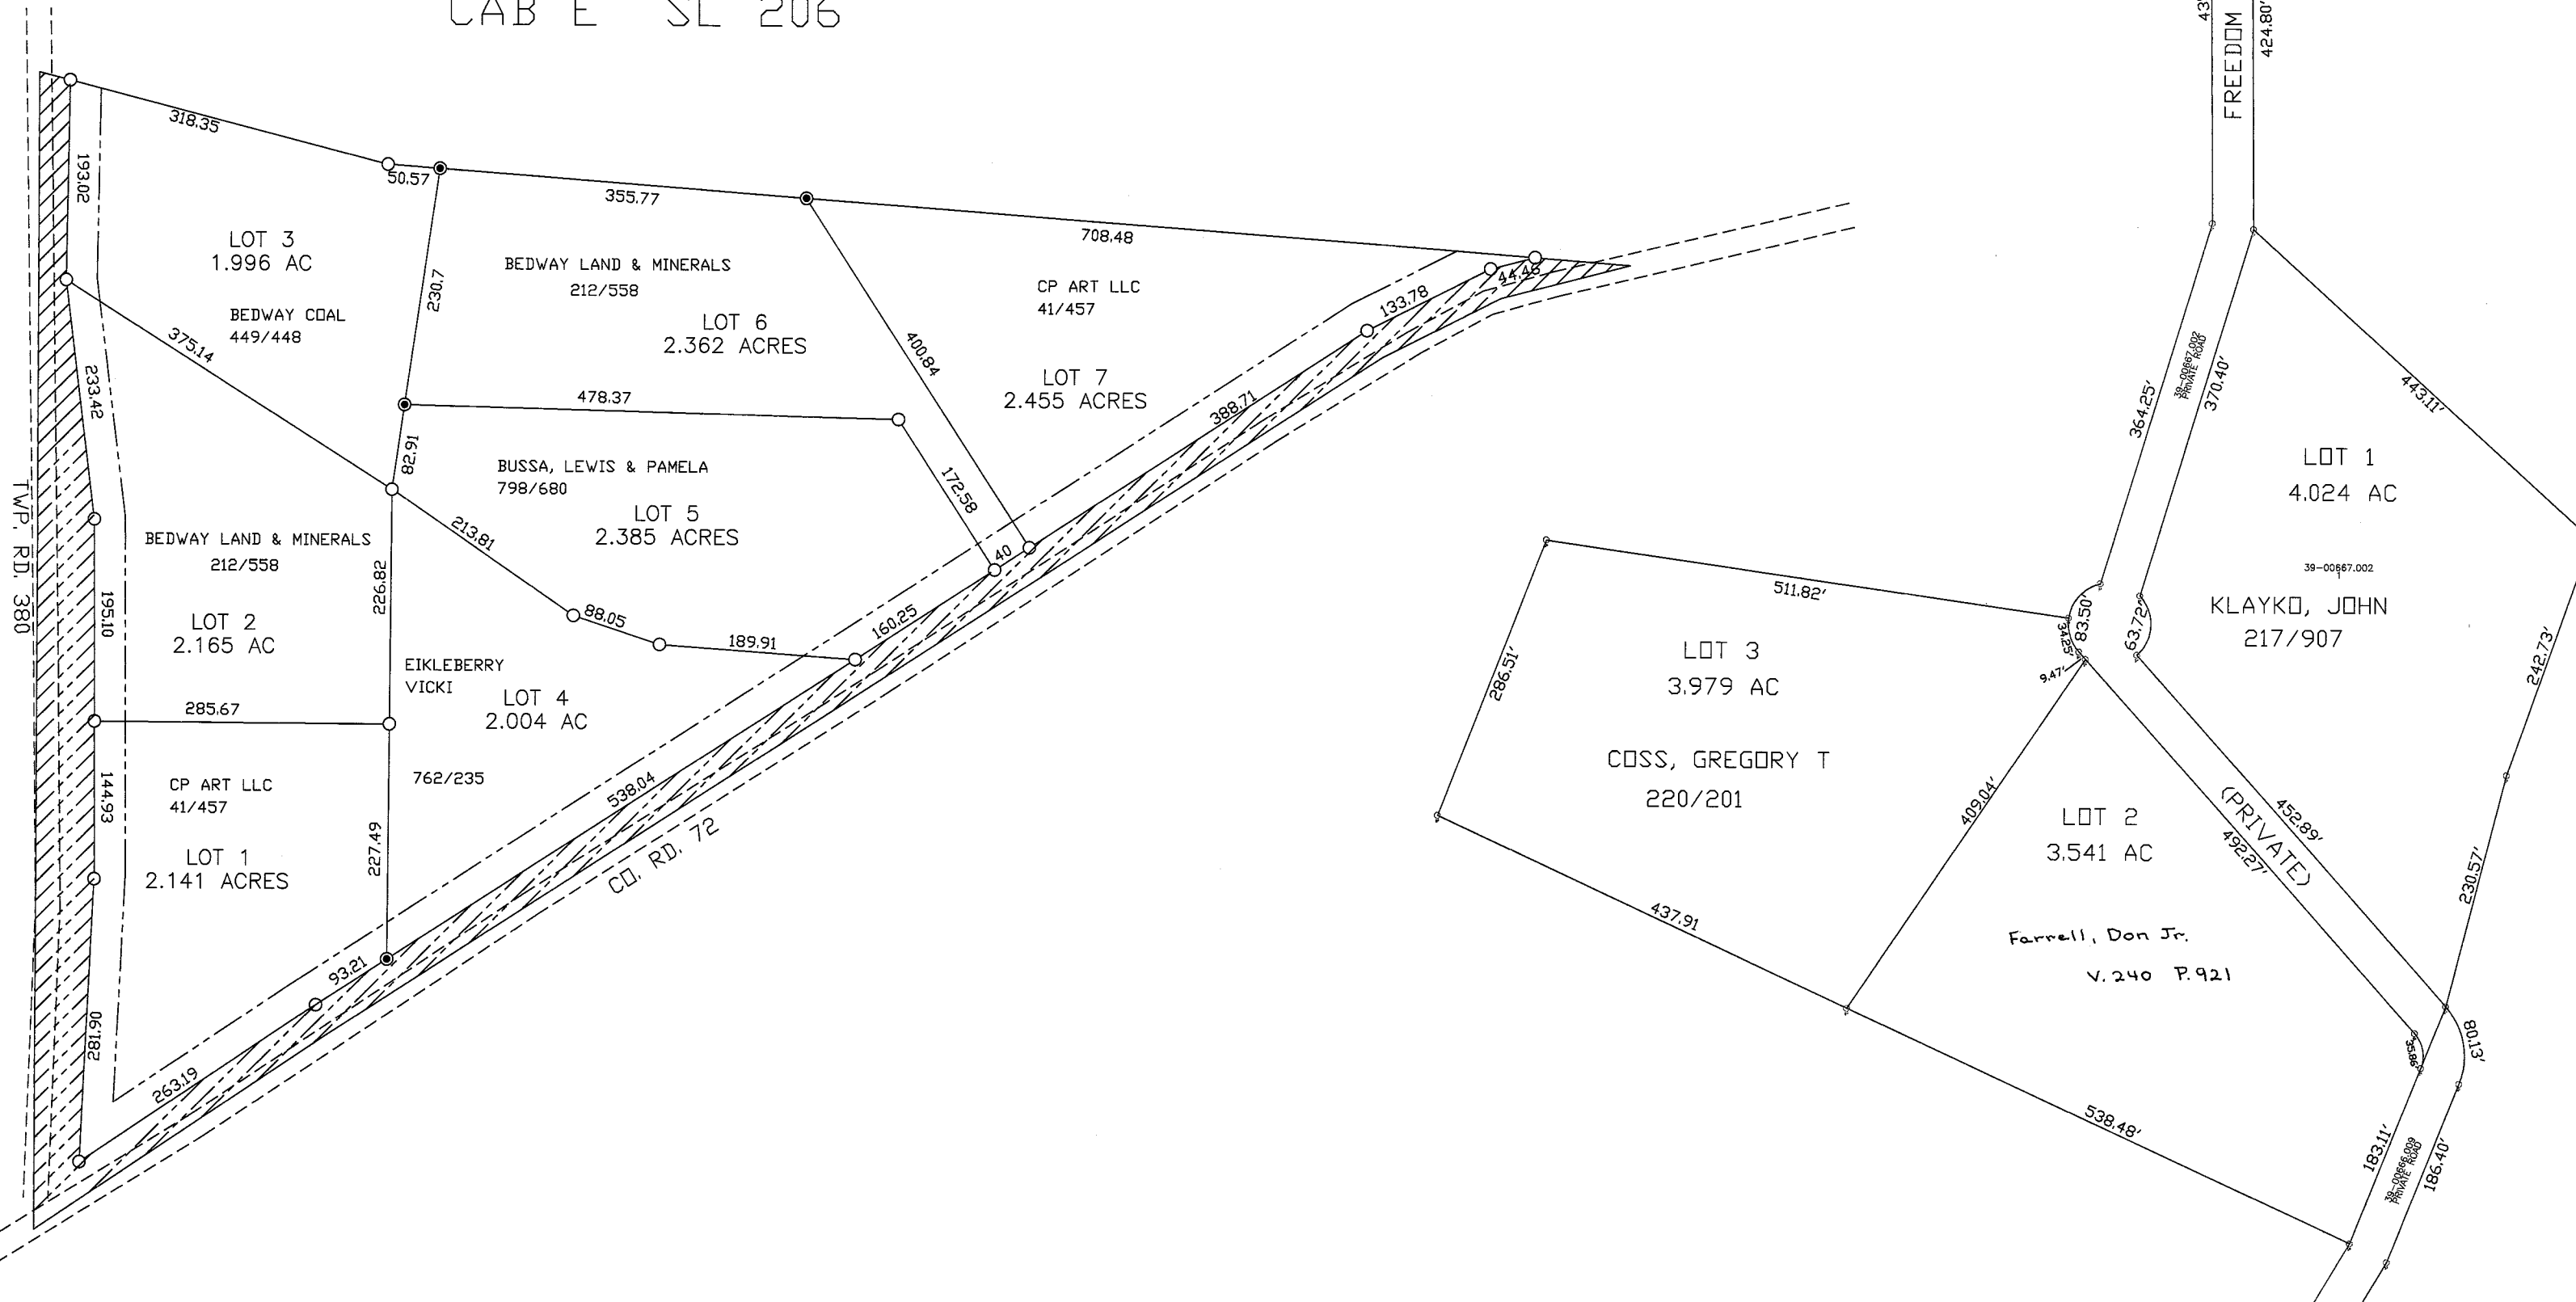

MT. HOPE ESTATES
UNION TOWNSHIP
SECTION 17 TOWNSHIP 8 RANGE 5

CAB E SL 206

STENGER SUBDIVISION

UNION TOWNSHIP
SECTION 13 TOWNSHIP 8 RANGE 5

FREEDOM WAY IS A PRIVATE RIGHT OF WAY OWNED BY:
EDWARD A & NANCY J STENGER BY VOL. 735 PG 335 (1.279 AC)
GEORGE D & LISA K KLEEVIC BY VOL 147 PG 270 (0.665 AC)

CAB F SL 39 (LOT #1 & FREEDOM WAY)

CAB F SL 41 (LOT #2 & LOT #3)

N.W. CORNER
S.W. QUARTER
SECTION 8

FRONTIER DRIVE
UNION TOWNSHIP
SECTION 8 TOWNSHIP 8 RANGE 5

RECORDED CAB. E SLIDE 183