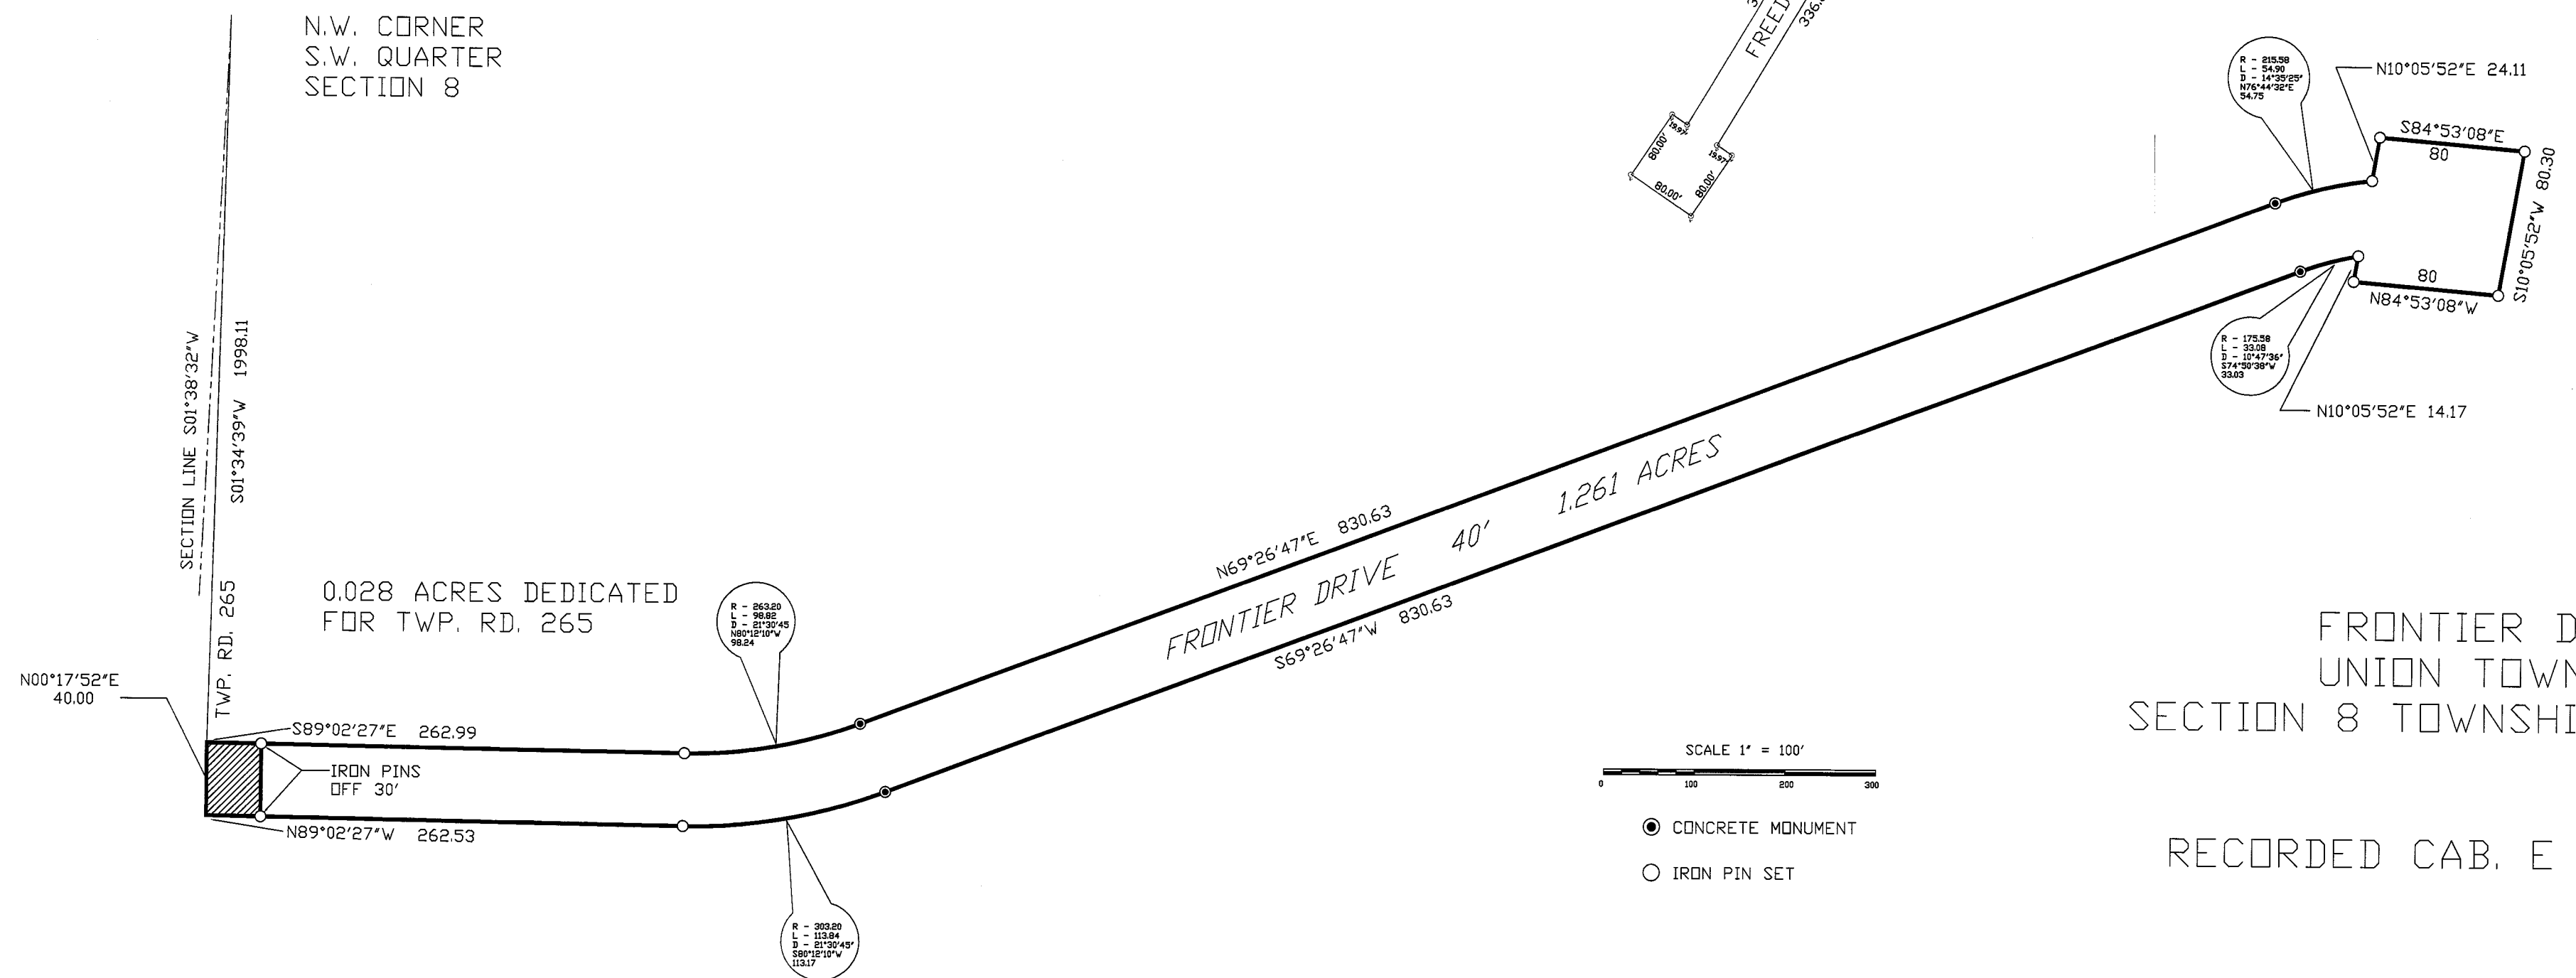

MT. HOPE ESTATES
UNION TOWNSHIP
SECTION 17 TOWNSHIP 8 RANGE 5

CAB E SL 206

STENGER SUBDIVISION

UNION TOWNSHIP
SECTION 13 TOWNSHIP 8 RANGE 5

FREEDOM WAY IS A PRIVATE RIGHT OF WAY OWNED BY:
EDWARD A & NANCY J STENGER BY VOL. 735 PG 335 (1.279 AC)
GEORGE D & LISA K KLEEVIC BY VOL 147 PG 270 (0.665 AC)

CAB F SL 39 (LOT #1 & FREEDOM WAY)

CAB F SL 41 (LOT #2 & LOT #3)

N.W. CORNER
S.W. QUARTER
SECTION 8

FRONTIER DRIVE
UNION TOWNSHIP
SECTION 8 TOWNSHIP 8 RANGE 5

RECORDED CAB. E SLIDE 183