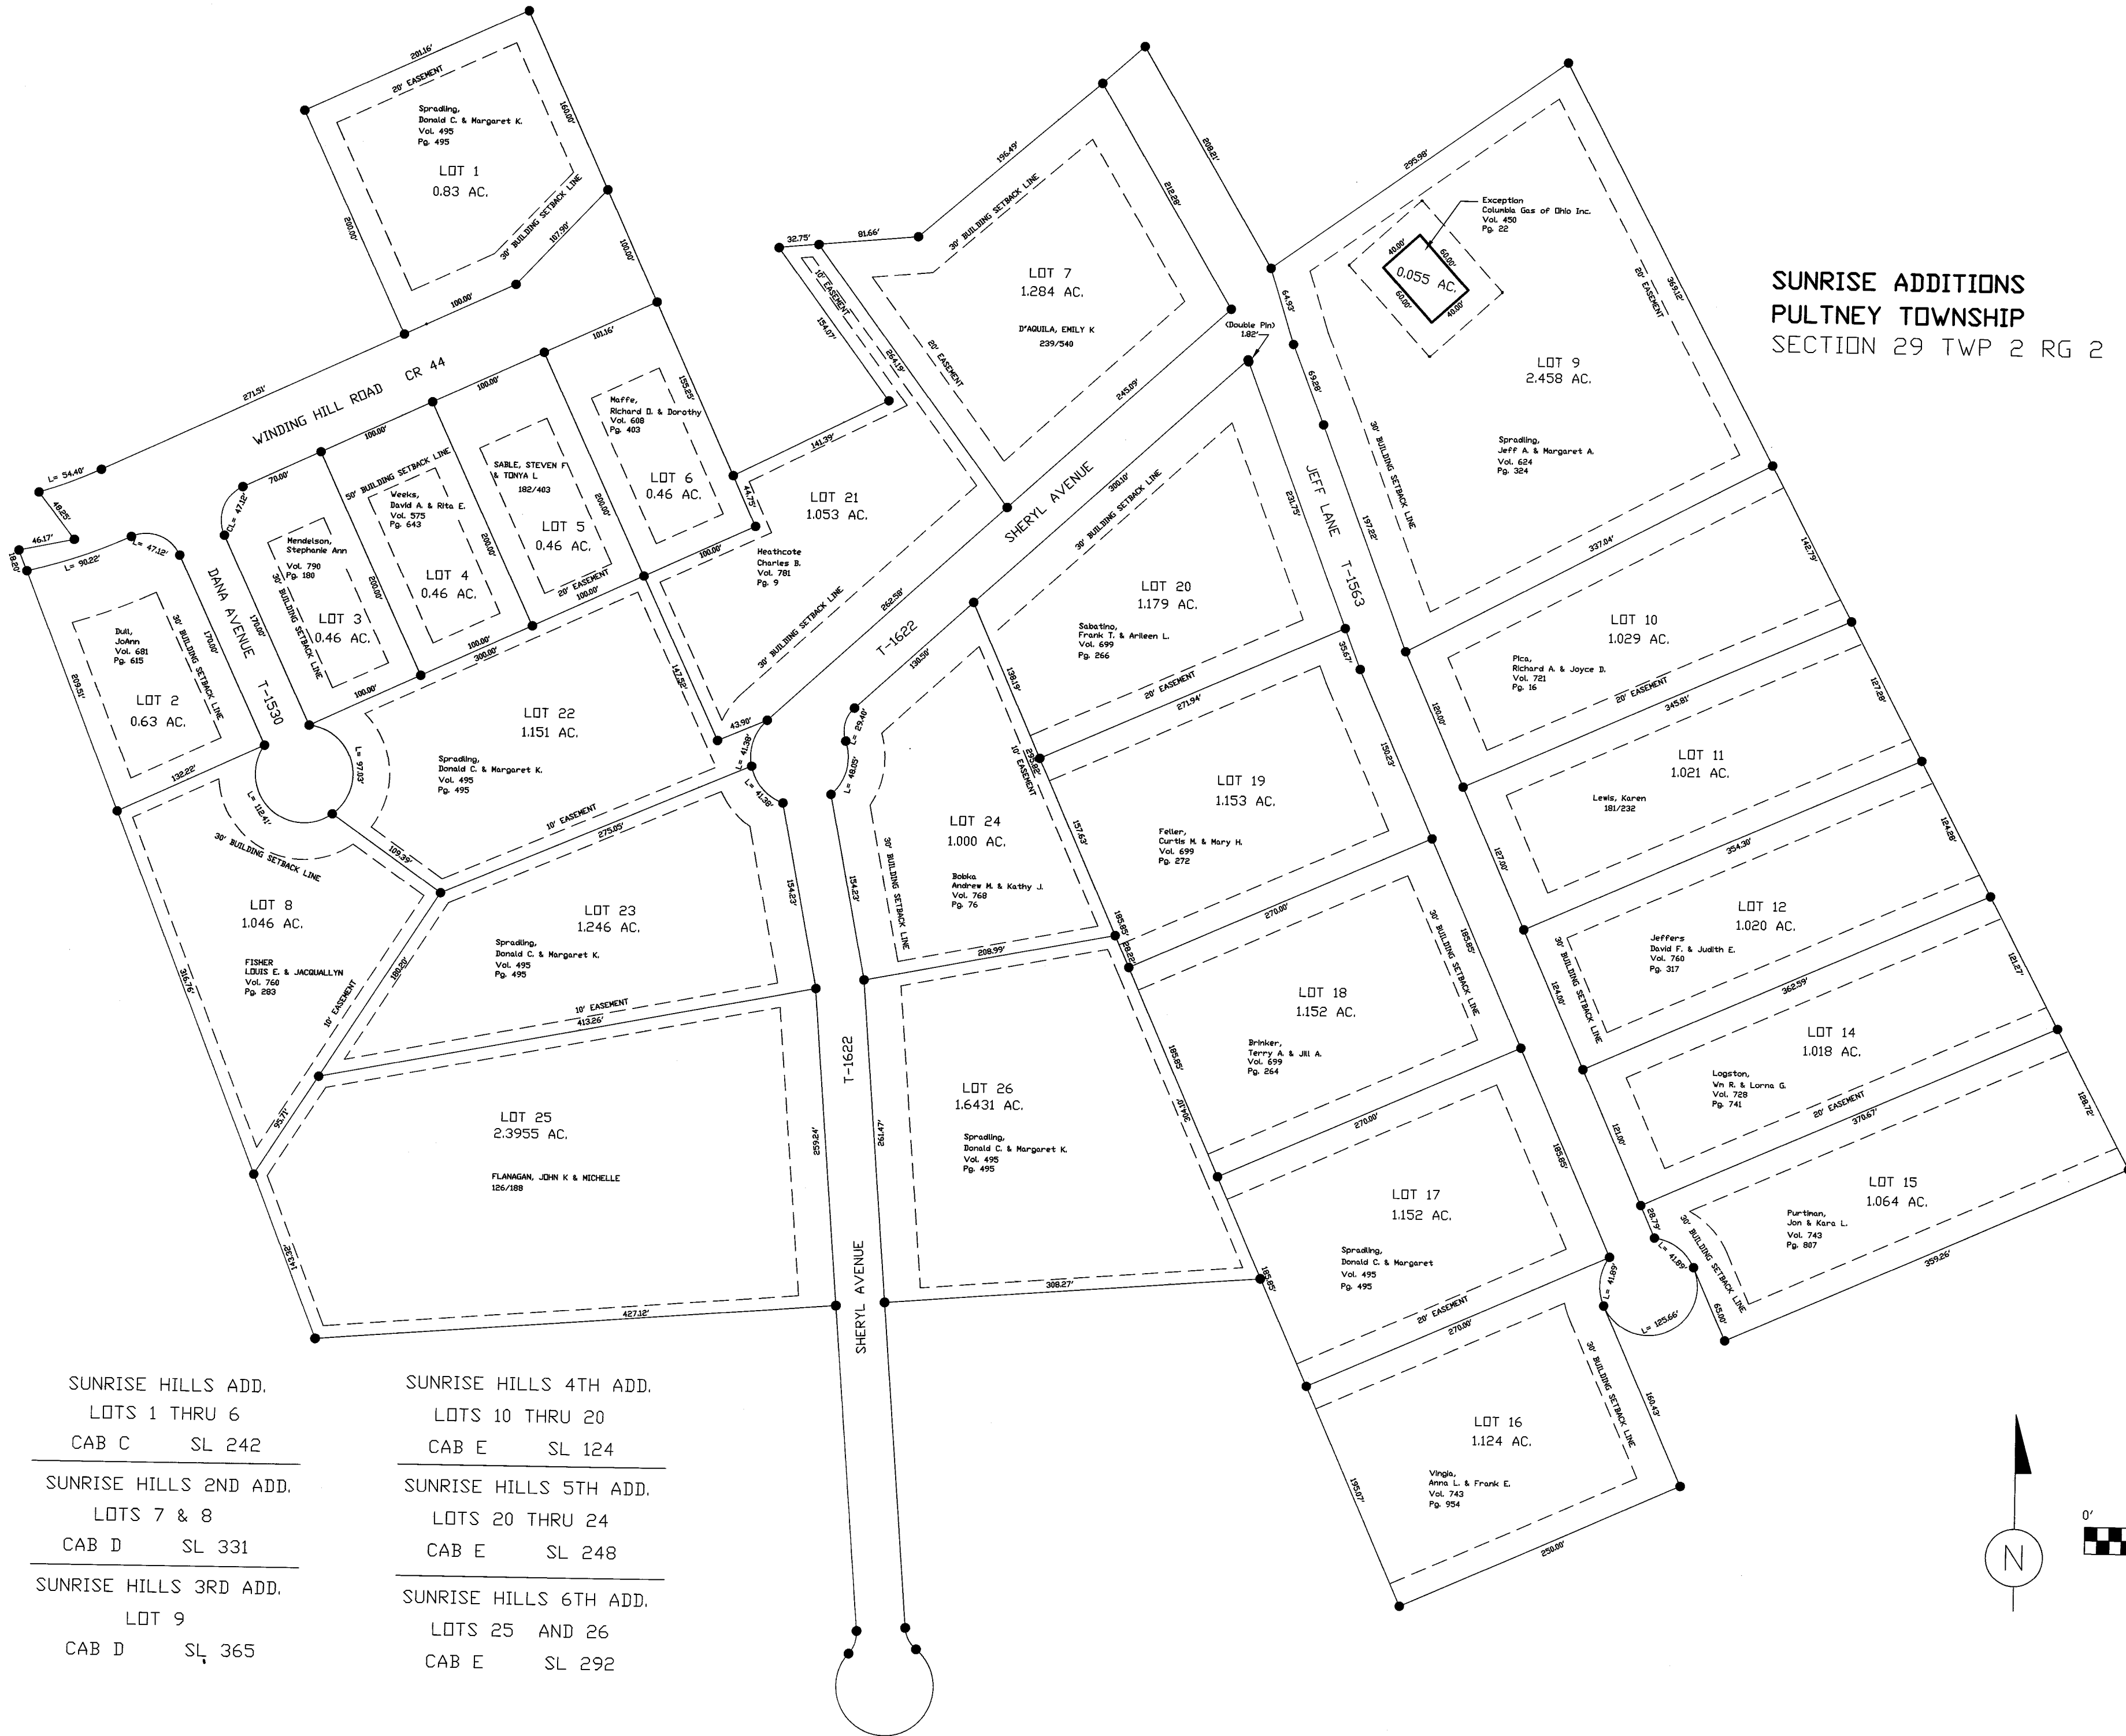

SUNRISE ADDITIONS  
PULTNEY TOWNSHIP  
SECTION 29 TWP 2 RG 2

SUNRISE HILLS ADD.  
LOTS 1 THRU 6  
CAB C SL 242

---

SUNRISE HILLS 2ND ADD.  
LOTS 7 & 8  
CAB D SL 331

---

SUNRISE HILLS 3RD ADD.  
LOT 9  
CAB D SL 365

SUNRISE HILLS 4TH ADD.  
LOTS 10 THRU 20  
CAB E SL 124

---

SUNRISE HILLS 5TH ADD.  
LOTS 20 THRU 24  
CAB E SL 248

---

SUNRISE HILLS 6TH ADD.  
LOTS 25 AND 26  
CAB E SL 292