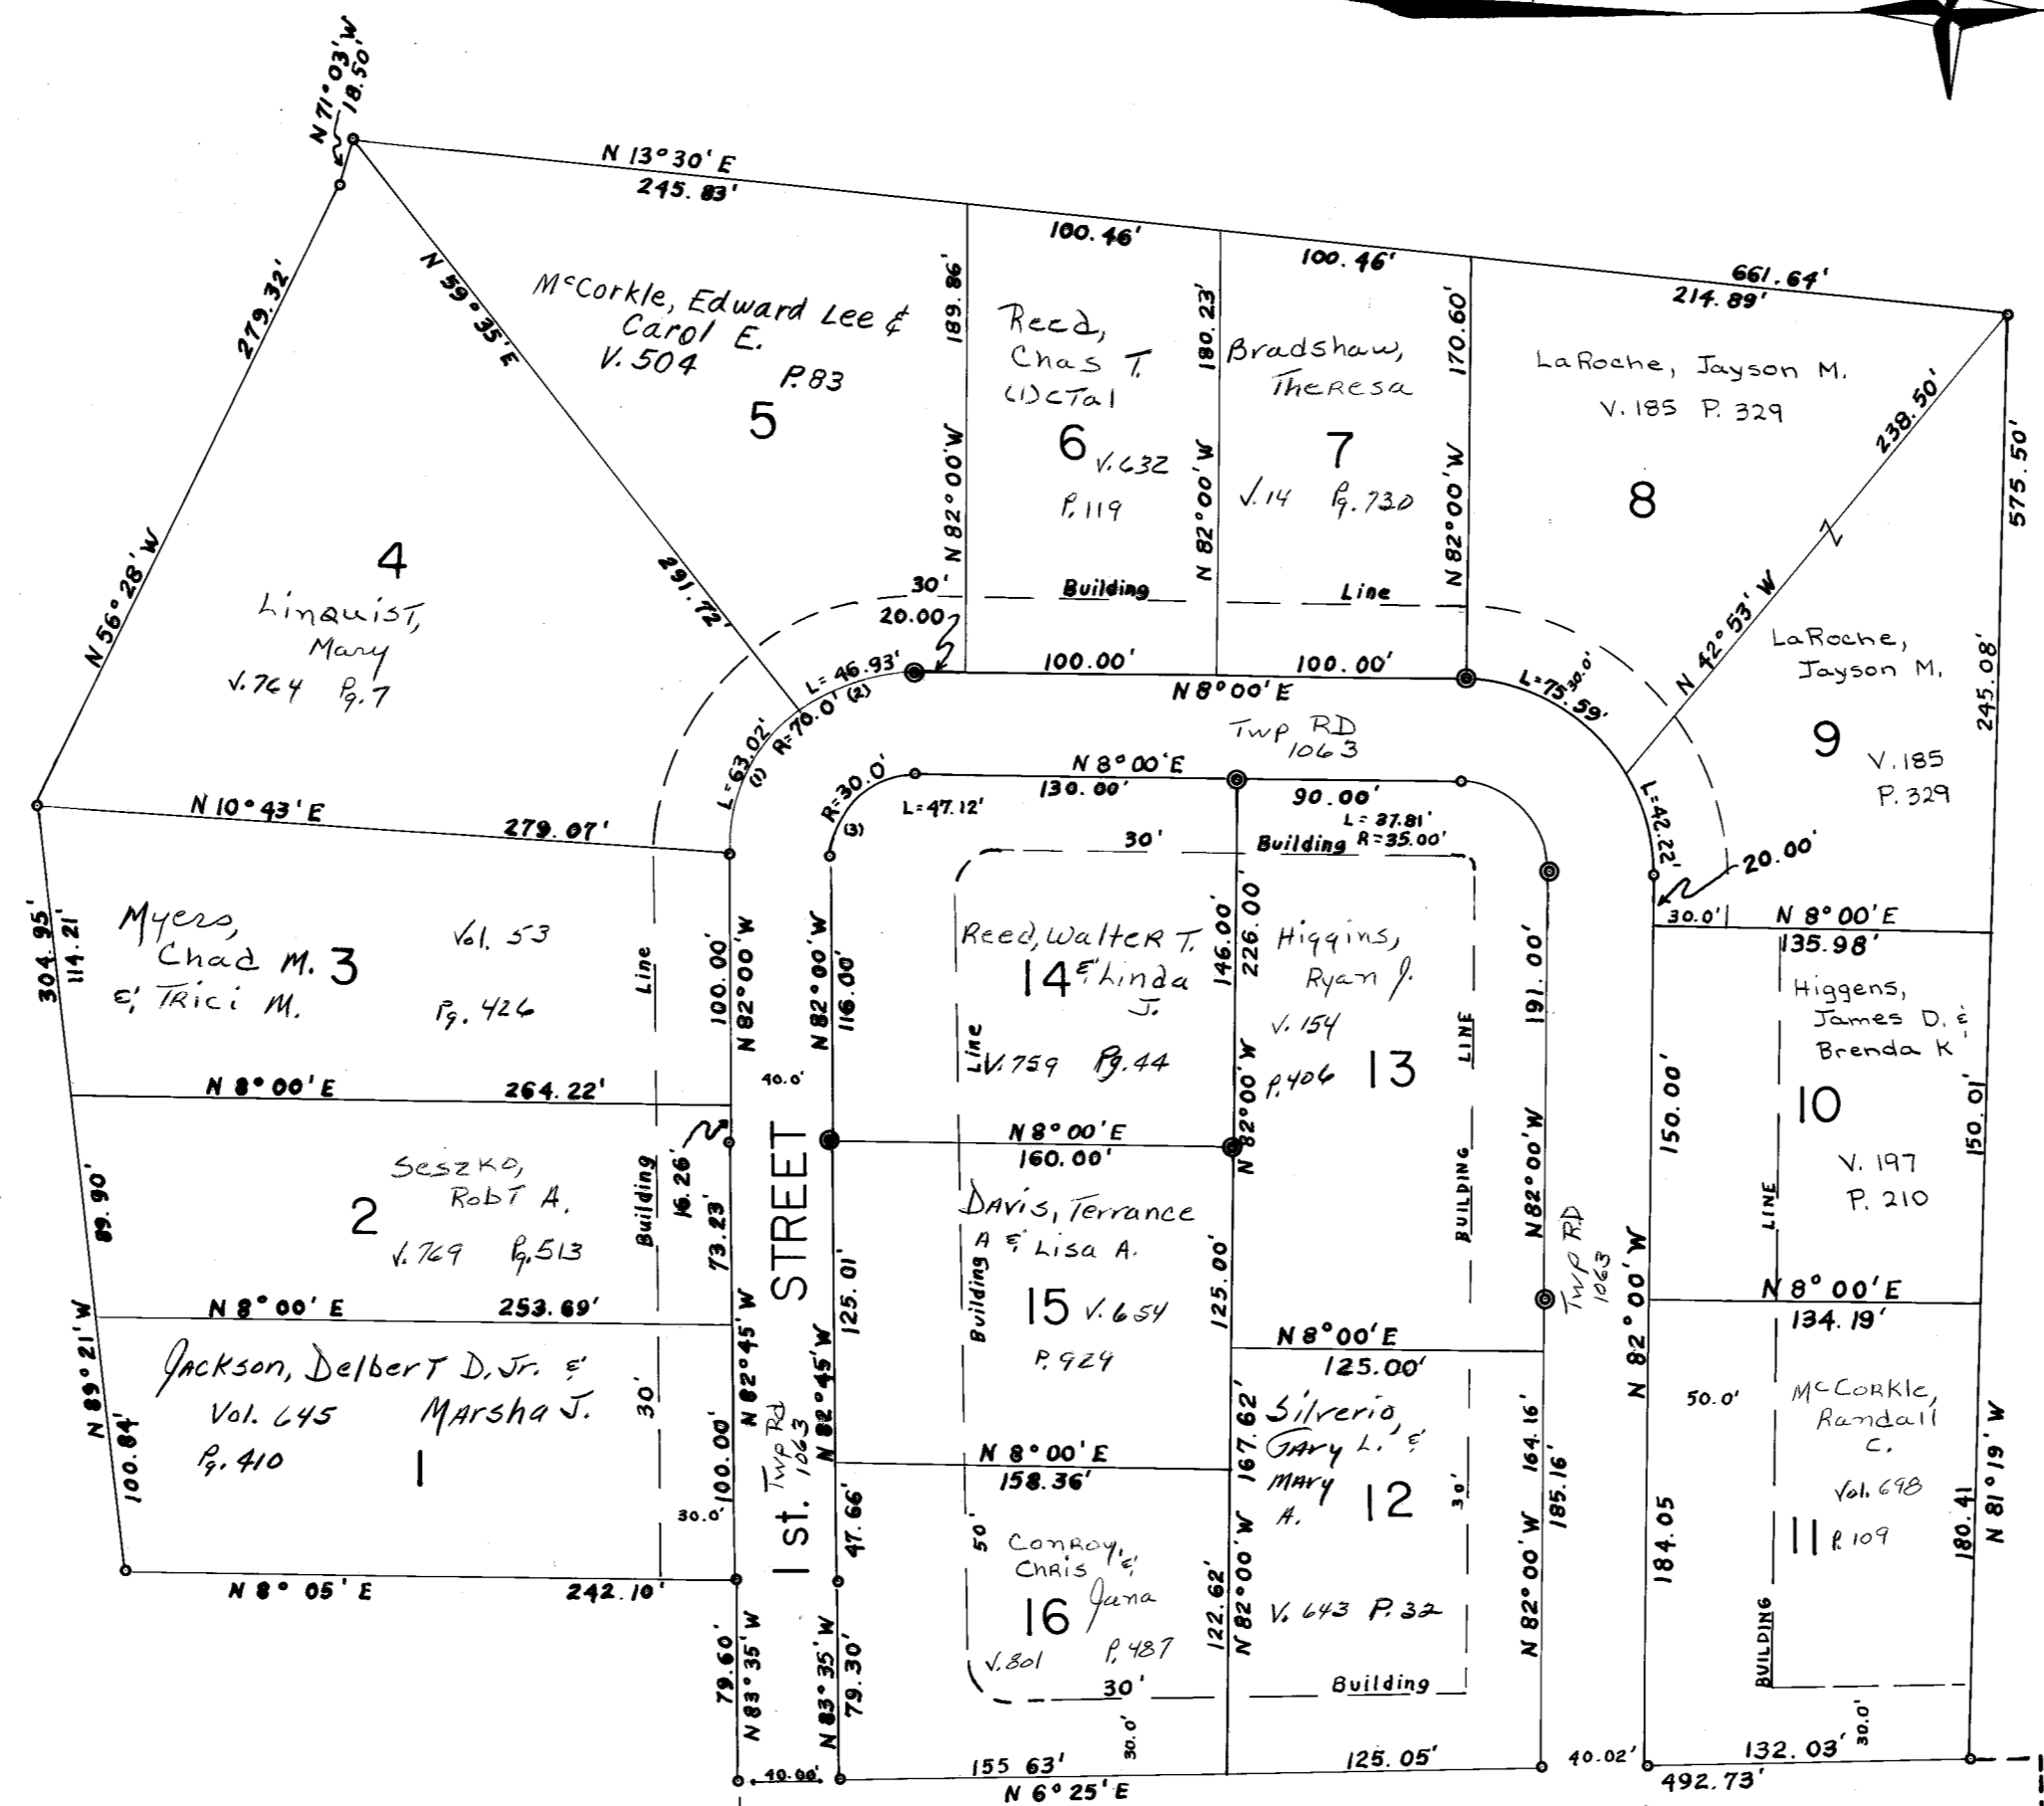

# MC CORKLE'S ADDITION TO BROOKFIELD SEC 35 T.2-R.2 PULTNEY TOWNSHIP

Cab. A Slide. 47

STREETS 1.007 AC.  
LOTS 9.062 AC.  
TOTAL 10.069 AC.

ALL LOTS UNLESS OTHERWISE INDICATED  
BELONG TO MARSHALL MCCORKLE  
VOL. 431 PAGE 393