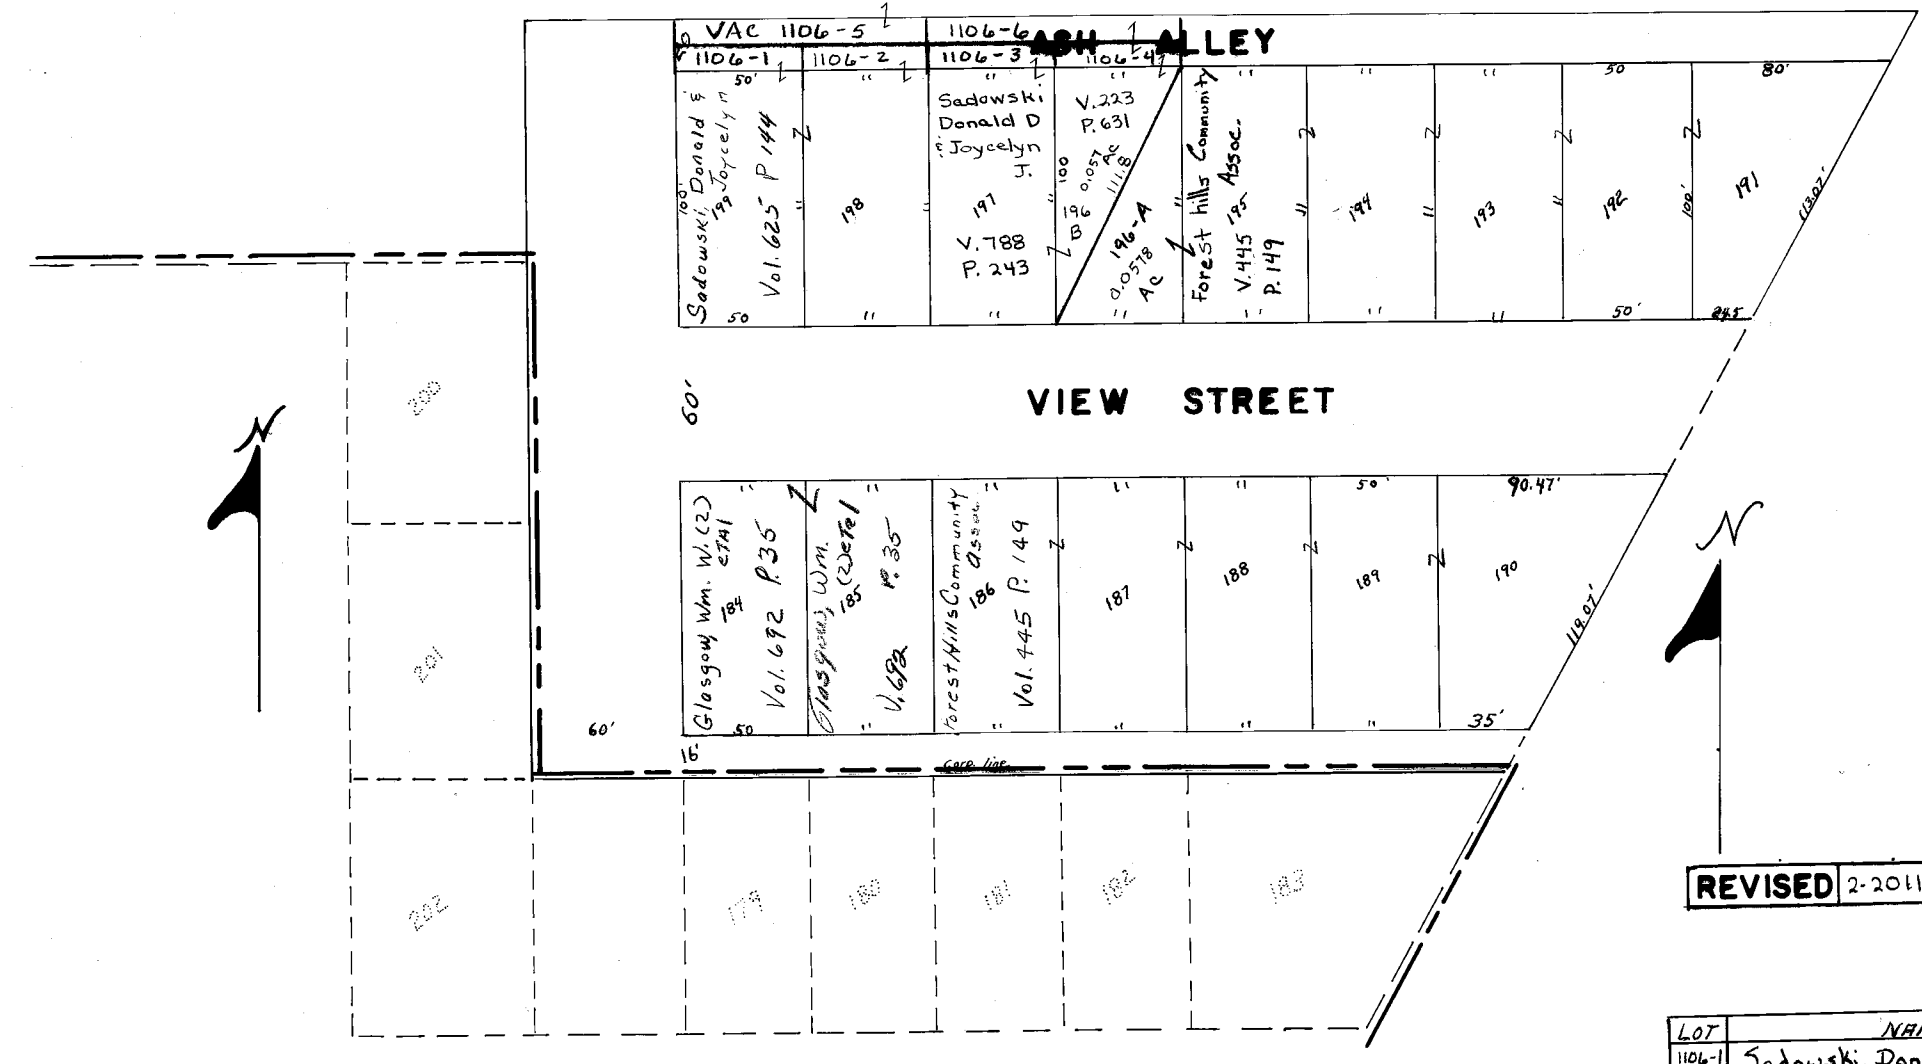

PLAT OF WEST BELLAIRE

(OUTSIDE CORP.)

PULTNEY TWP. SEC. 36 T.2 R.2

Cor. B Slide. 231

SCALE 1" = 50'

REVISED

REVISED

LOT	NAME	Vol	PG
225-6	Wasko, Richard M & Frances C	803	713

REVISED 2-2011

LOT	NAME	Vol	PG
1106-1	Sadowski, Donald D & Jocelyn J	230	86
1106-2	"	230	86
1106-3	"	230	86
1106-4	"	230	86
1106-6	"	230	86
1106-8	Hess, William & Mla Jean	230	86