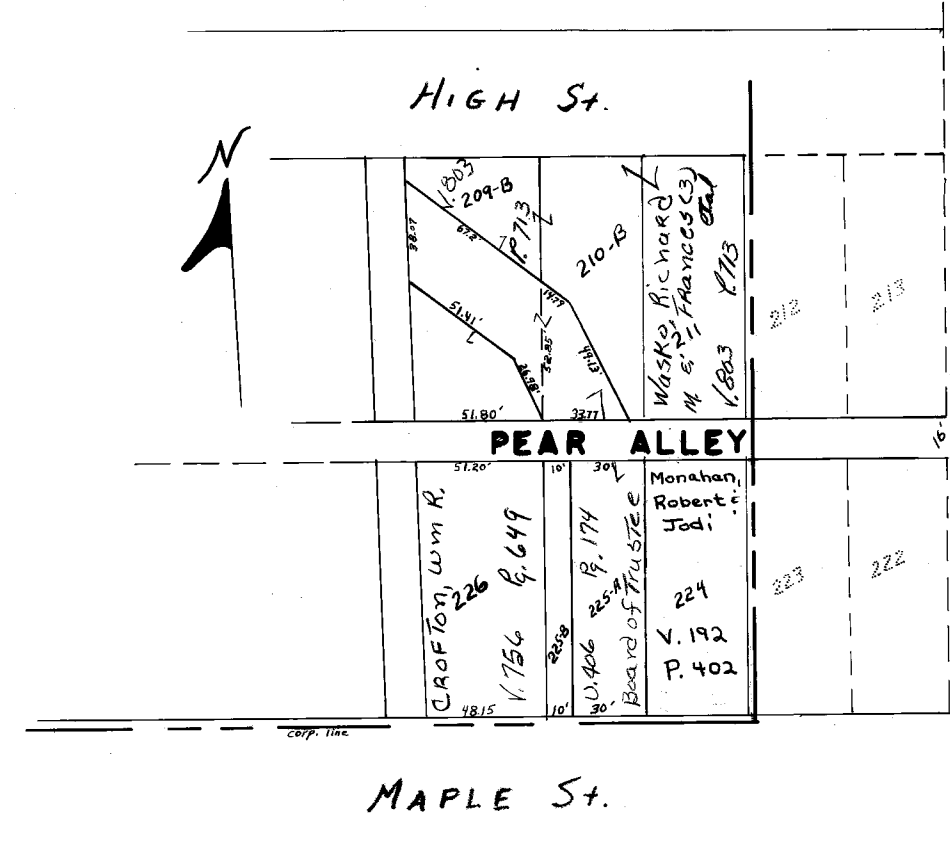

PLAT OF WEST BELLAIRE

(OUTSIDE CORP.)

PULTNEY TWP. SEC. 36 T.2 R.2

Cor. B Slide. 231

SCALE 1" = 50'

REVISED

REVISED

LOT	NAME	Vol	PG
225-6	Wasko, Richard M & Frances C	803	713

REVISED 2-2011

LOT	NAME	Vol	PG
1106-1	Sadowski, Donald D & Jocelyn J	230	86
1106-2	"	230	86
1106-3	"	230	86
1106-4	"	230	86
1106-6	"	230	86
1106-8	Hess, William & Mla Jean	230	86