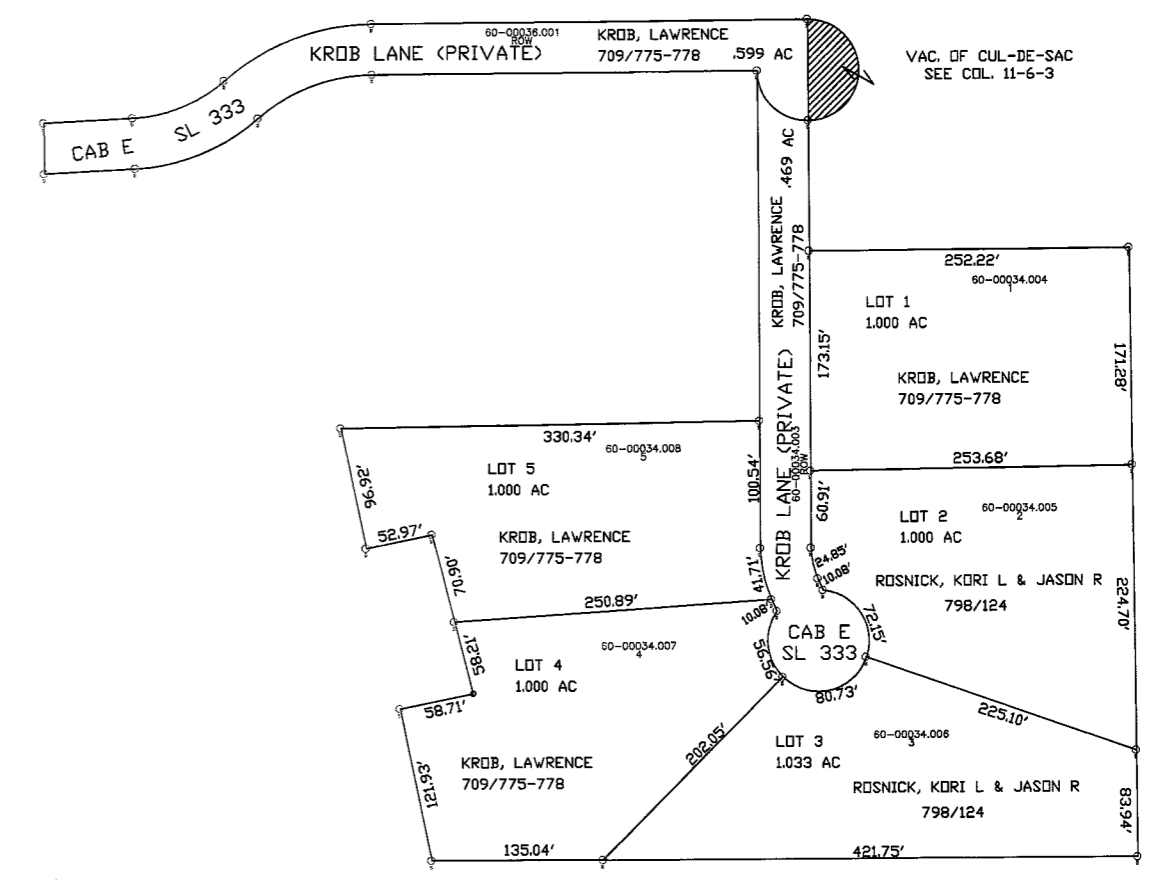

COUNTRY VIEW ESTATES
COLERAIN TWP 11-6-3
CAB E SL 333

SCALE 1" = 100'

HUNTER'S RIDGE ESTATES
FIRST ADDITION
COLERAIN TWP 24-6-3
CAB F SL 36

SCALE 1" = 100'

HUNTER'S RIDGE ESTATES
COLERAIN TWP 24-6-3
CAB F SL 9

SCALE 1" = 100'