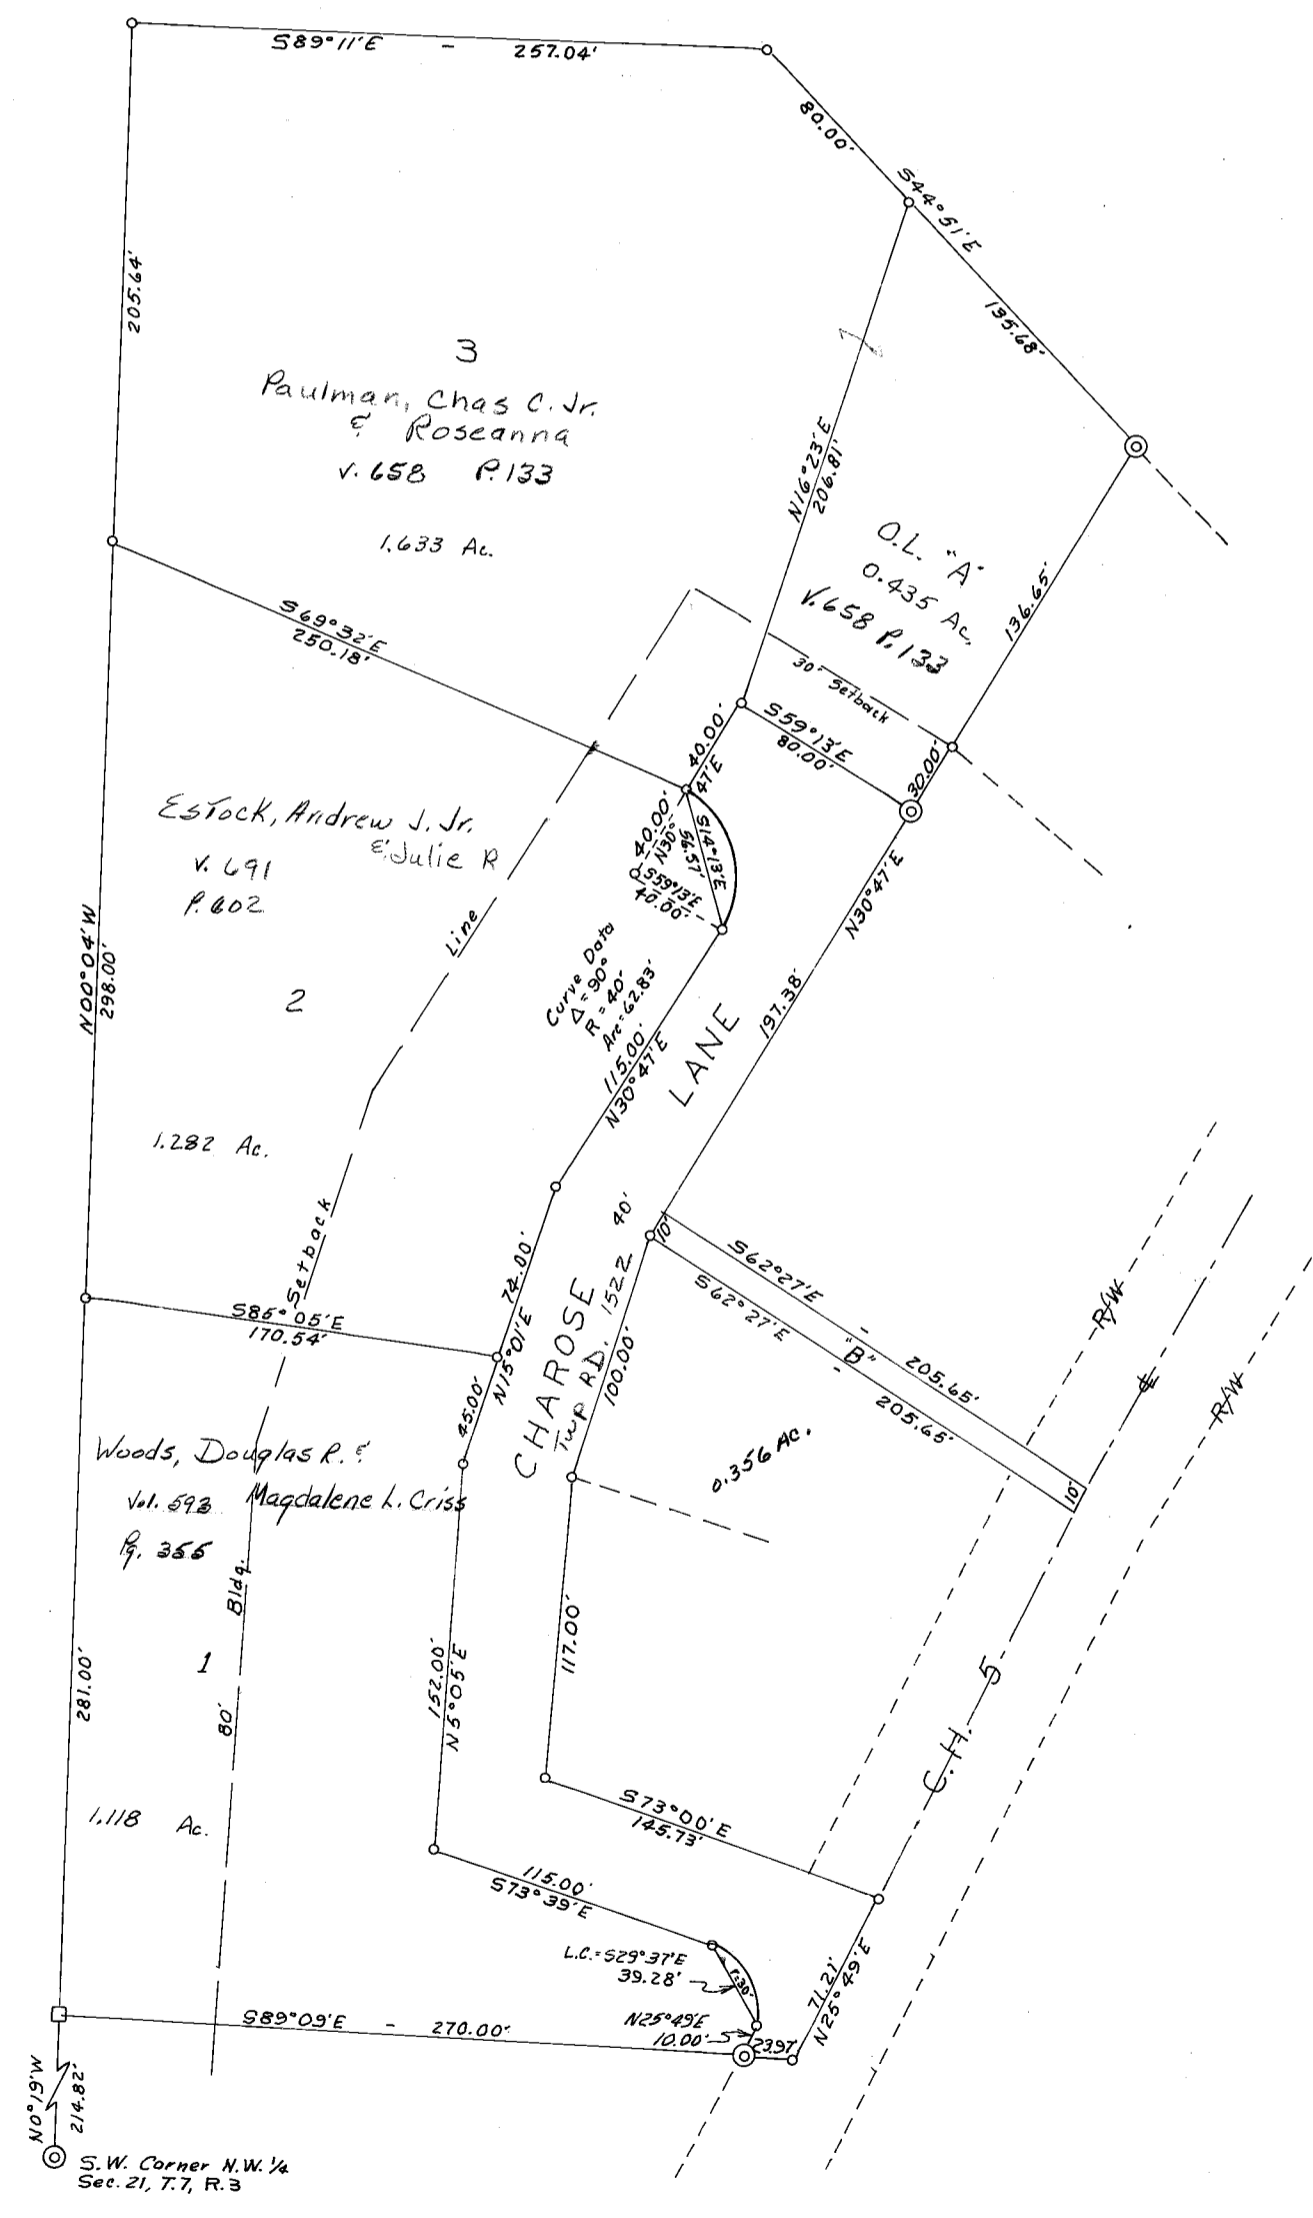

**THEAKER ADDITION**

Colerain 20 7-3

CAB E SLIDE 27

Scale: 1" = 50'

Sec. 21, T. 7, R. 3

Cab. C Slide. 253

REVISED 2-2011

Acreage in Lots = 4.033  
Acreage in Out Lots = 0.435  
Acreage in Roads = 0.643  
Total Acreage = 5.111