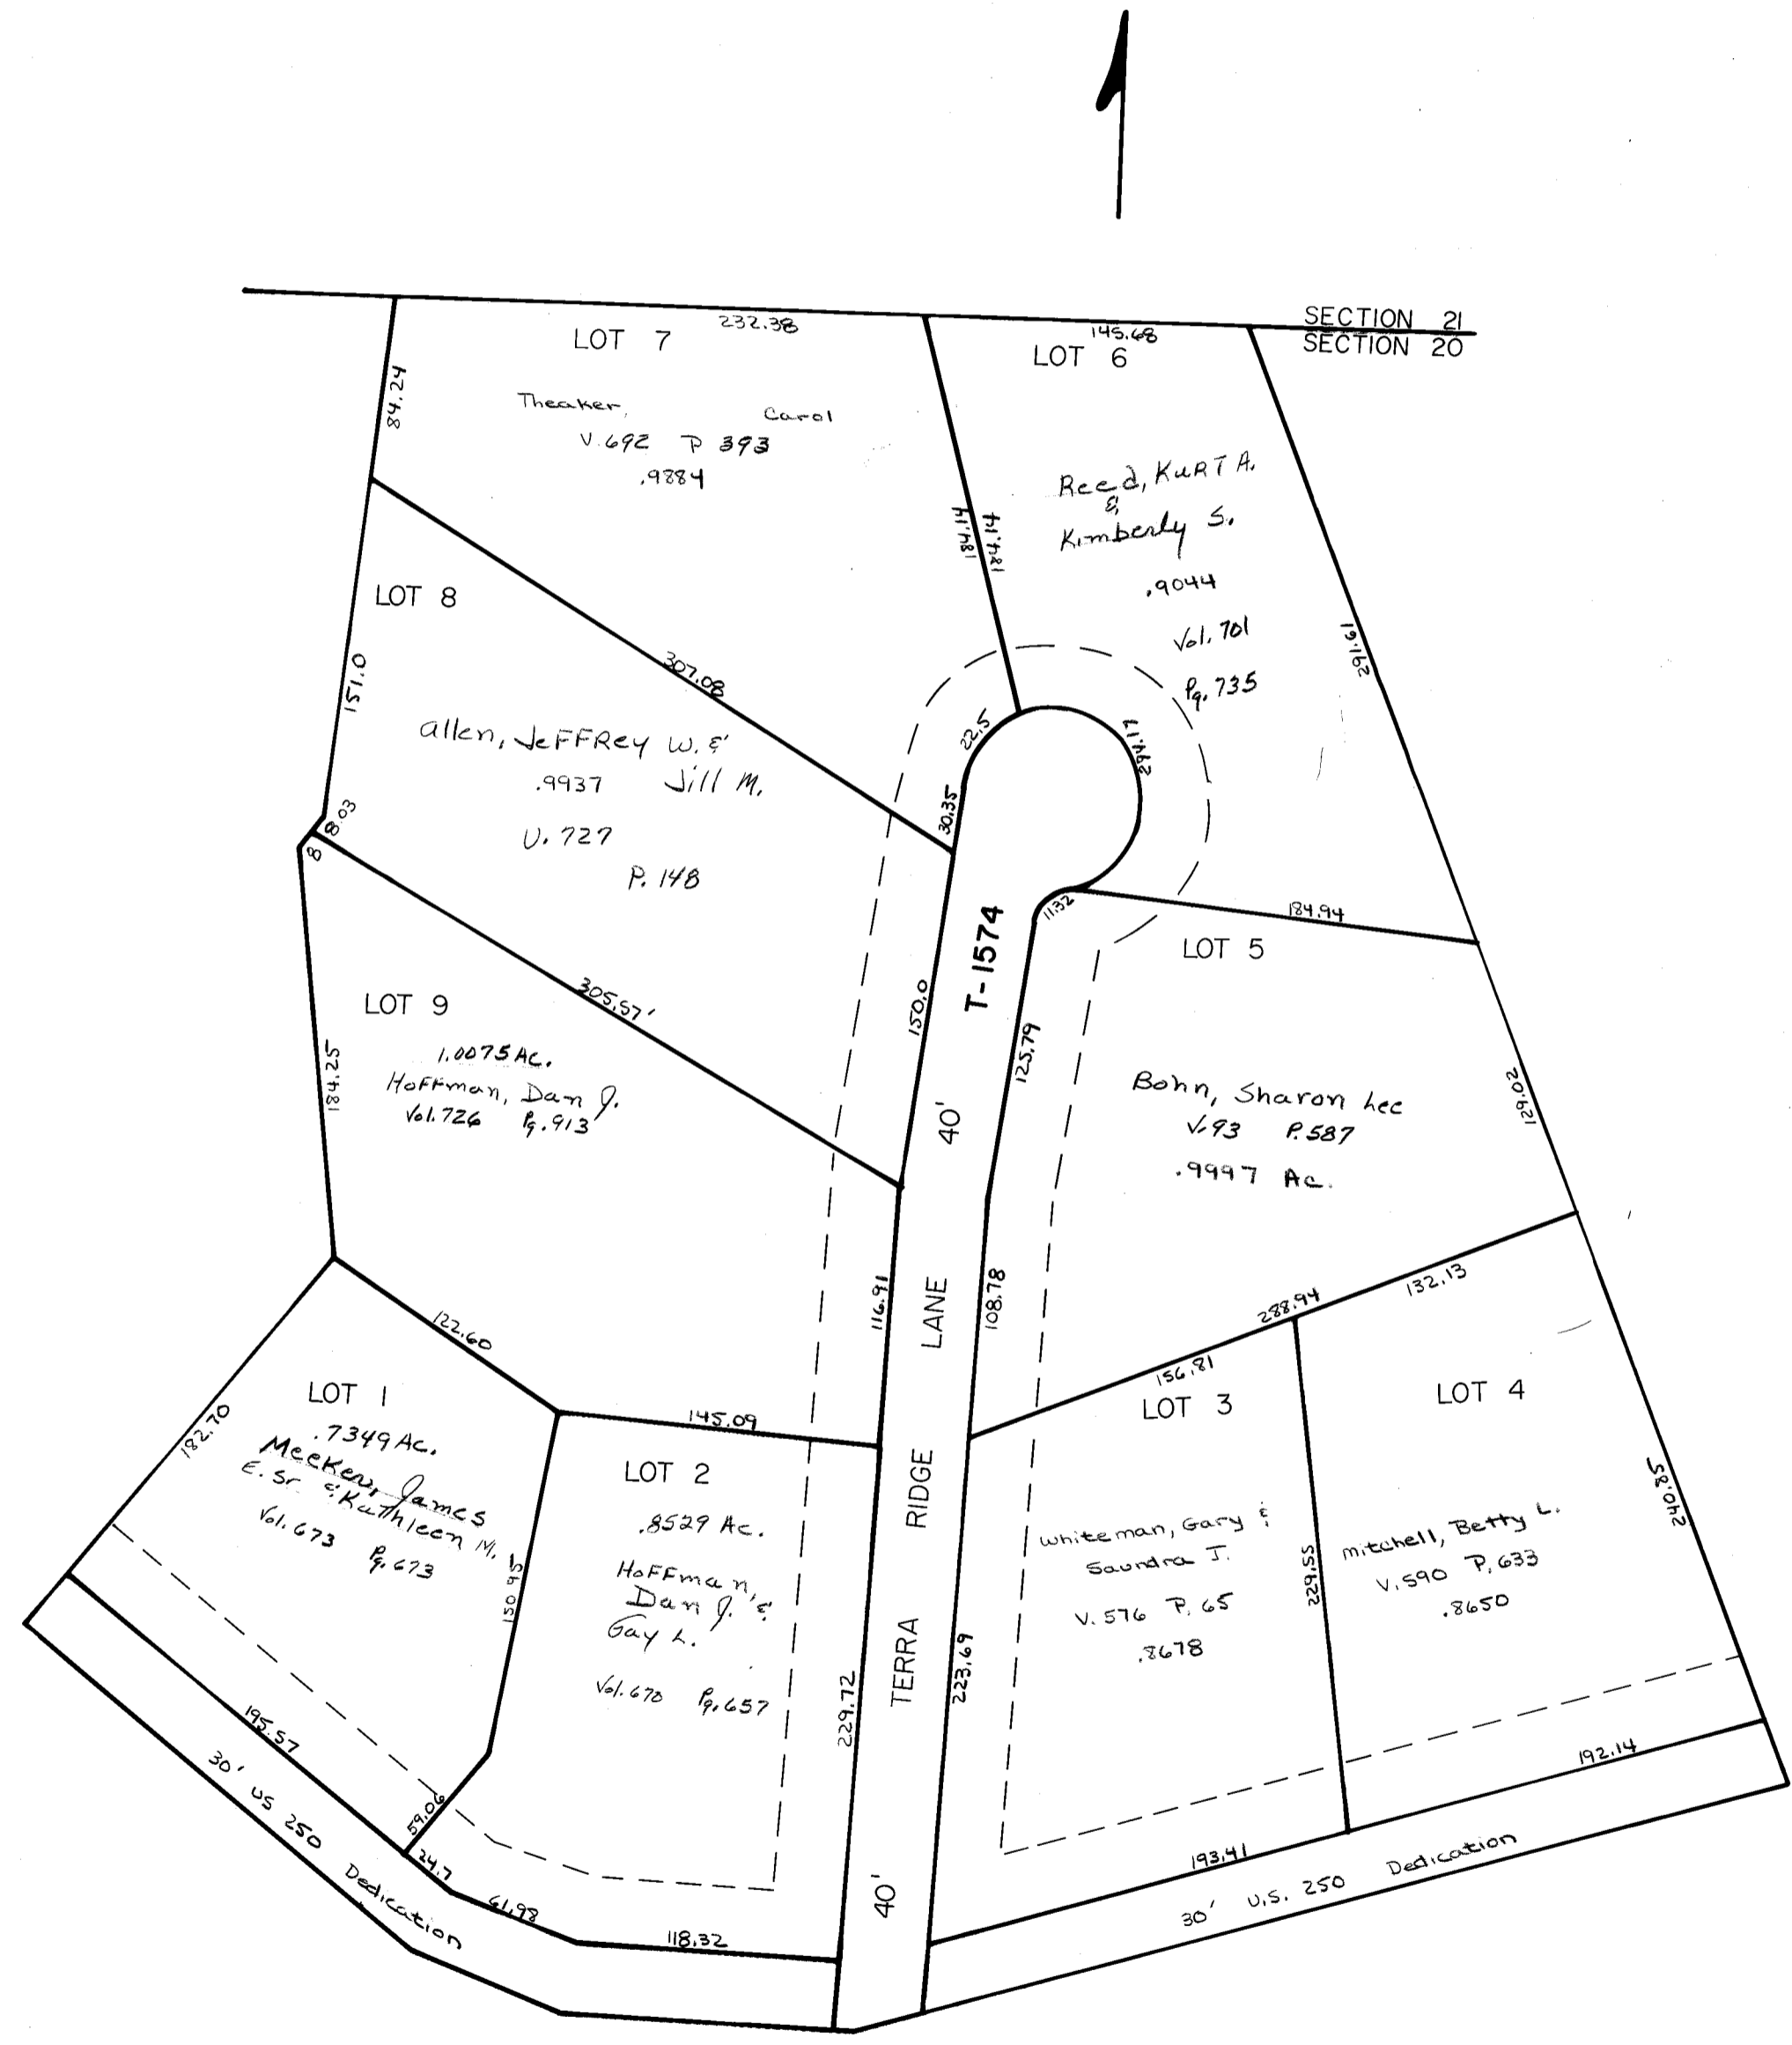

**THEAKER ADDITION**

Colerain 20 7-3

CAB E SLIDE 27

Scale: 1" = 50'

Sec. 21, T. 7, R. 3

Cab. C Slide. 253

REVISED 2-2011

Acreage in Lots = 4.033  
Acreage in Out Lots = 0.435  
Acreage in Roads = 0.643  
Total Acreage = 5.111