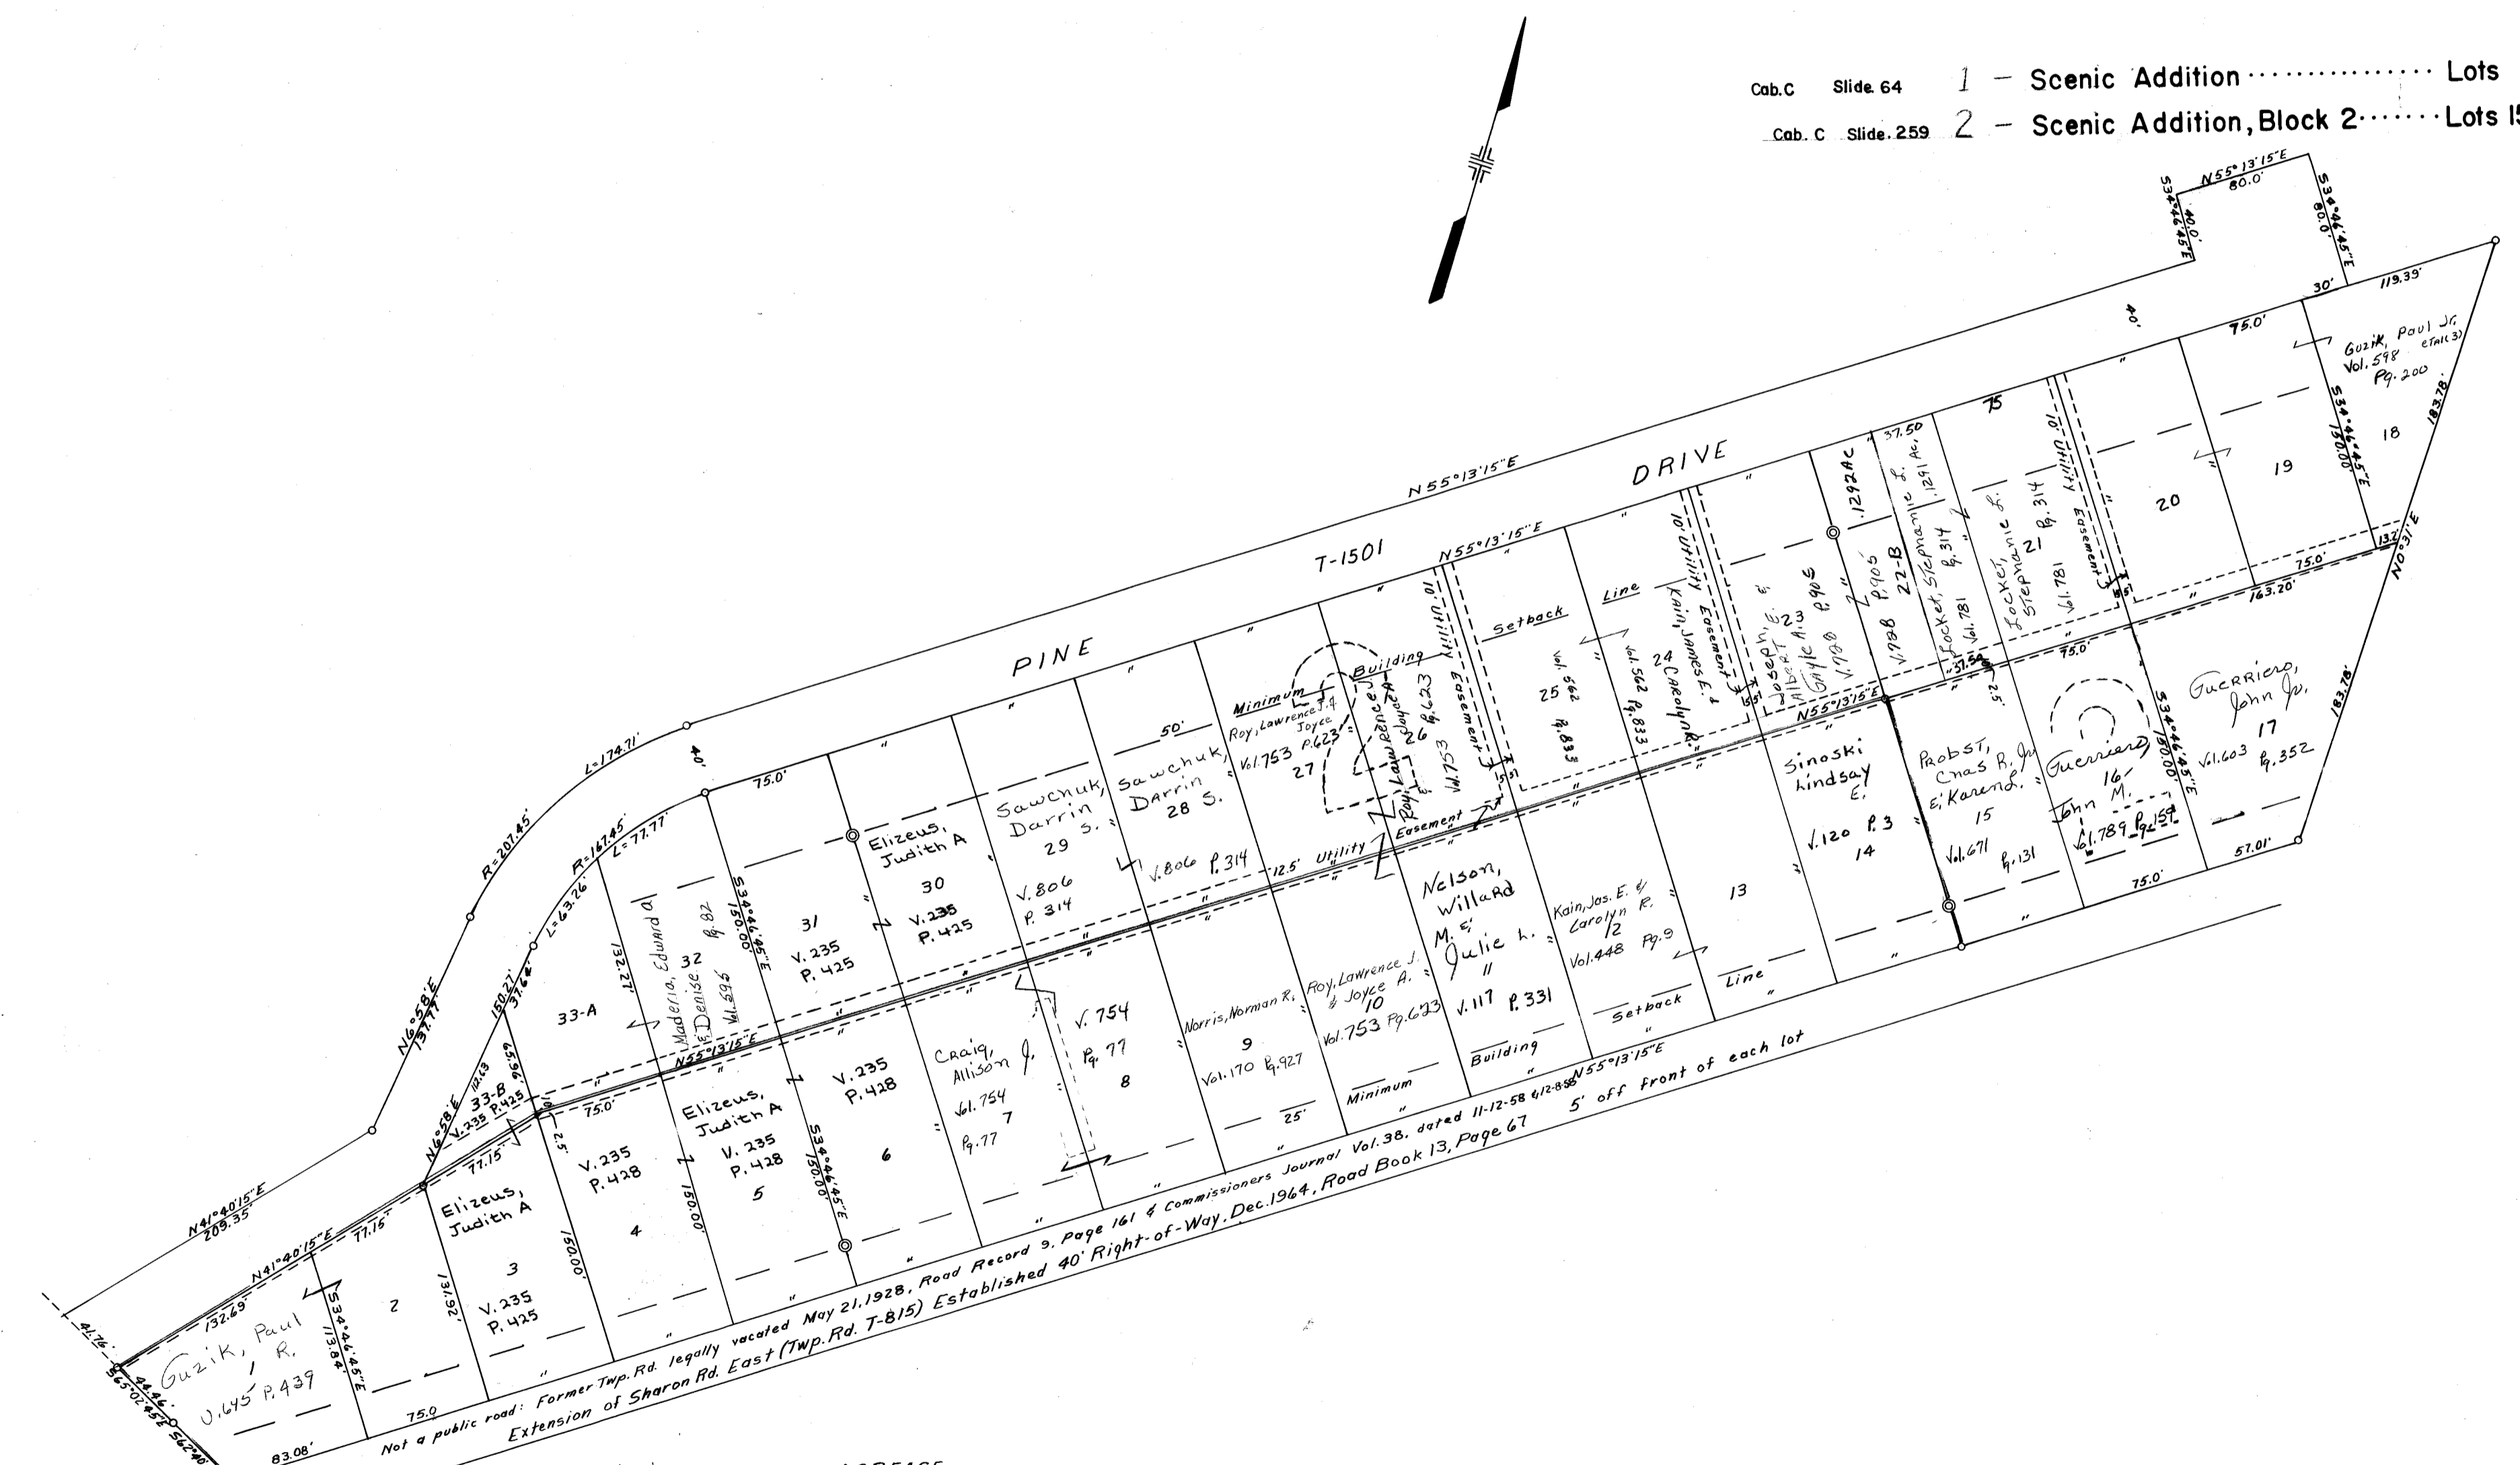

SCENIC ADDITION

COLERAIN TOWNSHIP
BELMONT COUNTY, OHIO 1973

Sec. 14, T. 7, R. 3

REVISED 2-2011

- Cab. C Slide 64 1 - Scenic Addition Lots 1 thru 14
- Cab. C Slide 259 2 - Scenic Addition, Block 2 Lots 15 thru 33

ACREAGE	
Pine Drive	1.392 Ac.
Temporary Turnaround	.073 Ac.
Lots	4.965 Ac.
Total	6.430 Ac.

Sec. 14
Sec. 13
S.W. Corner S.E. 4