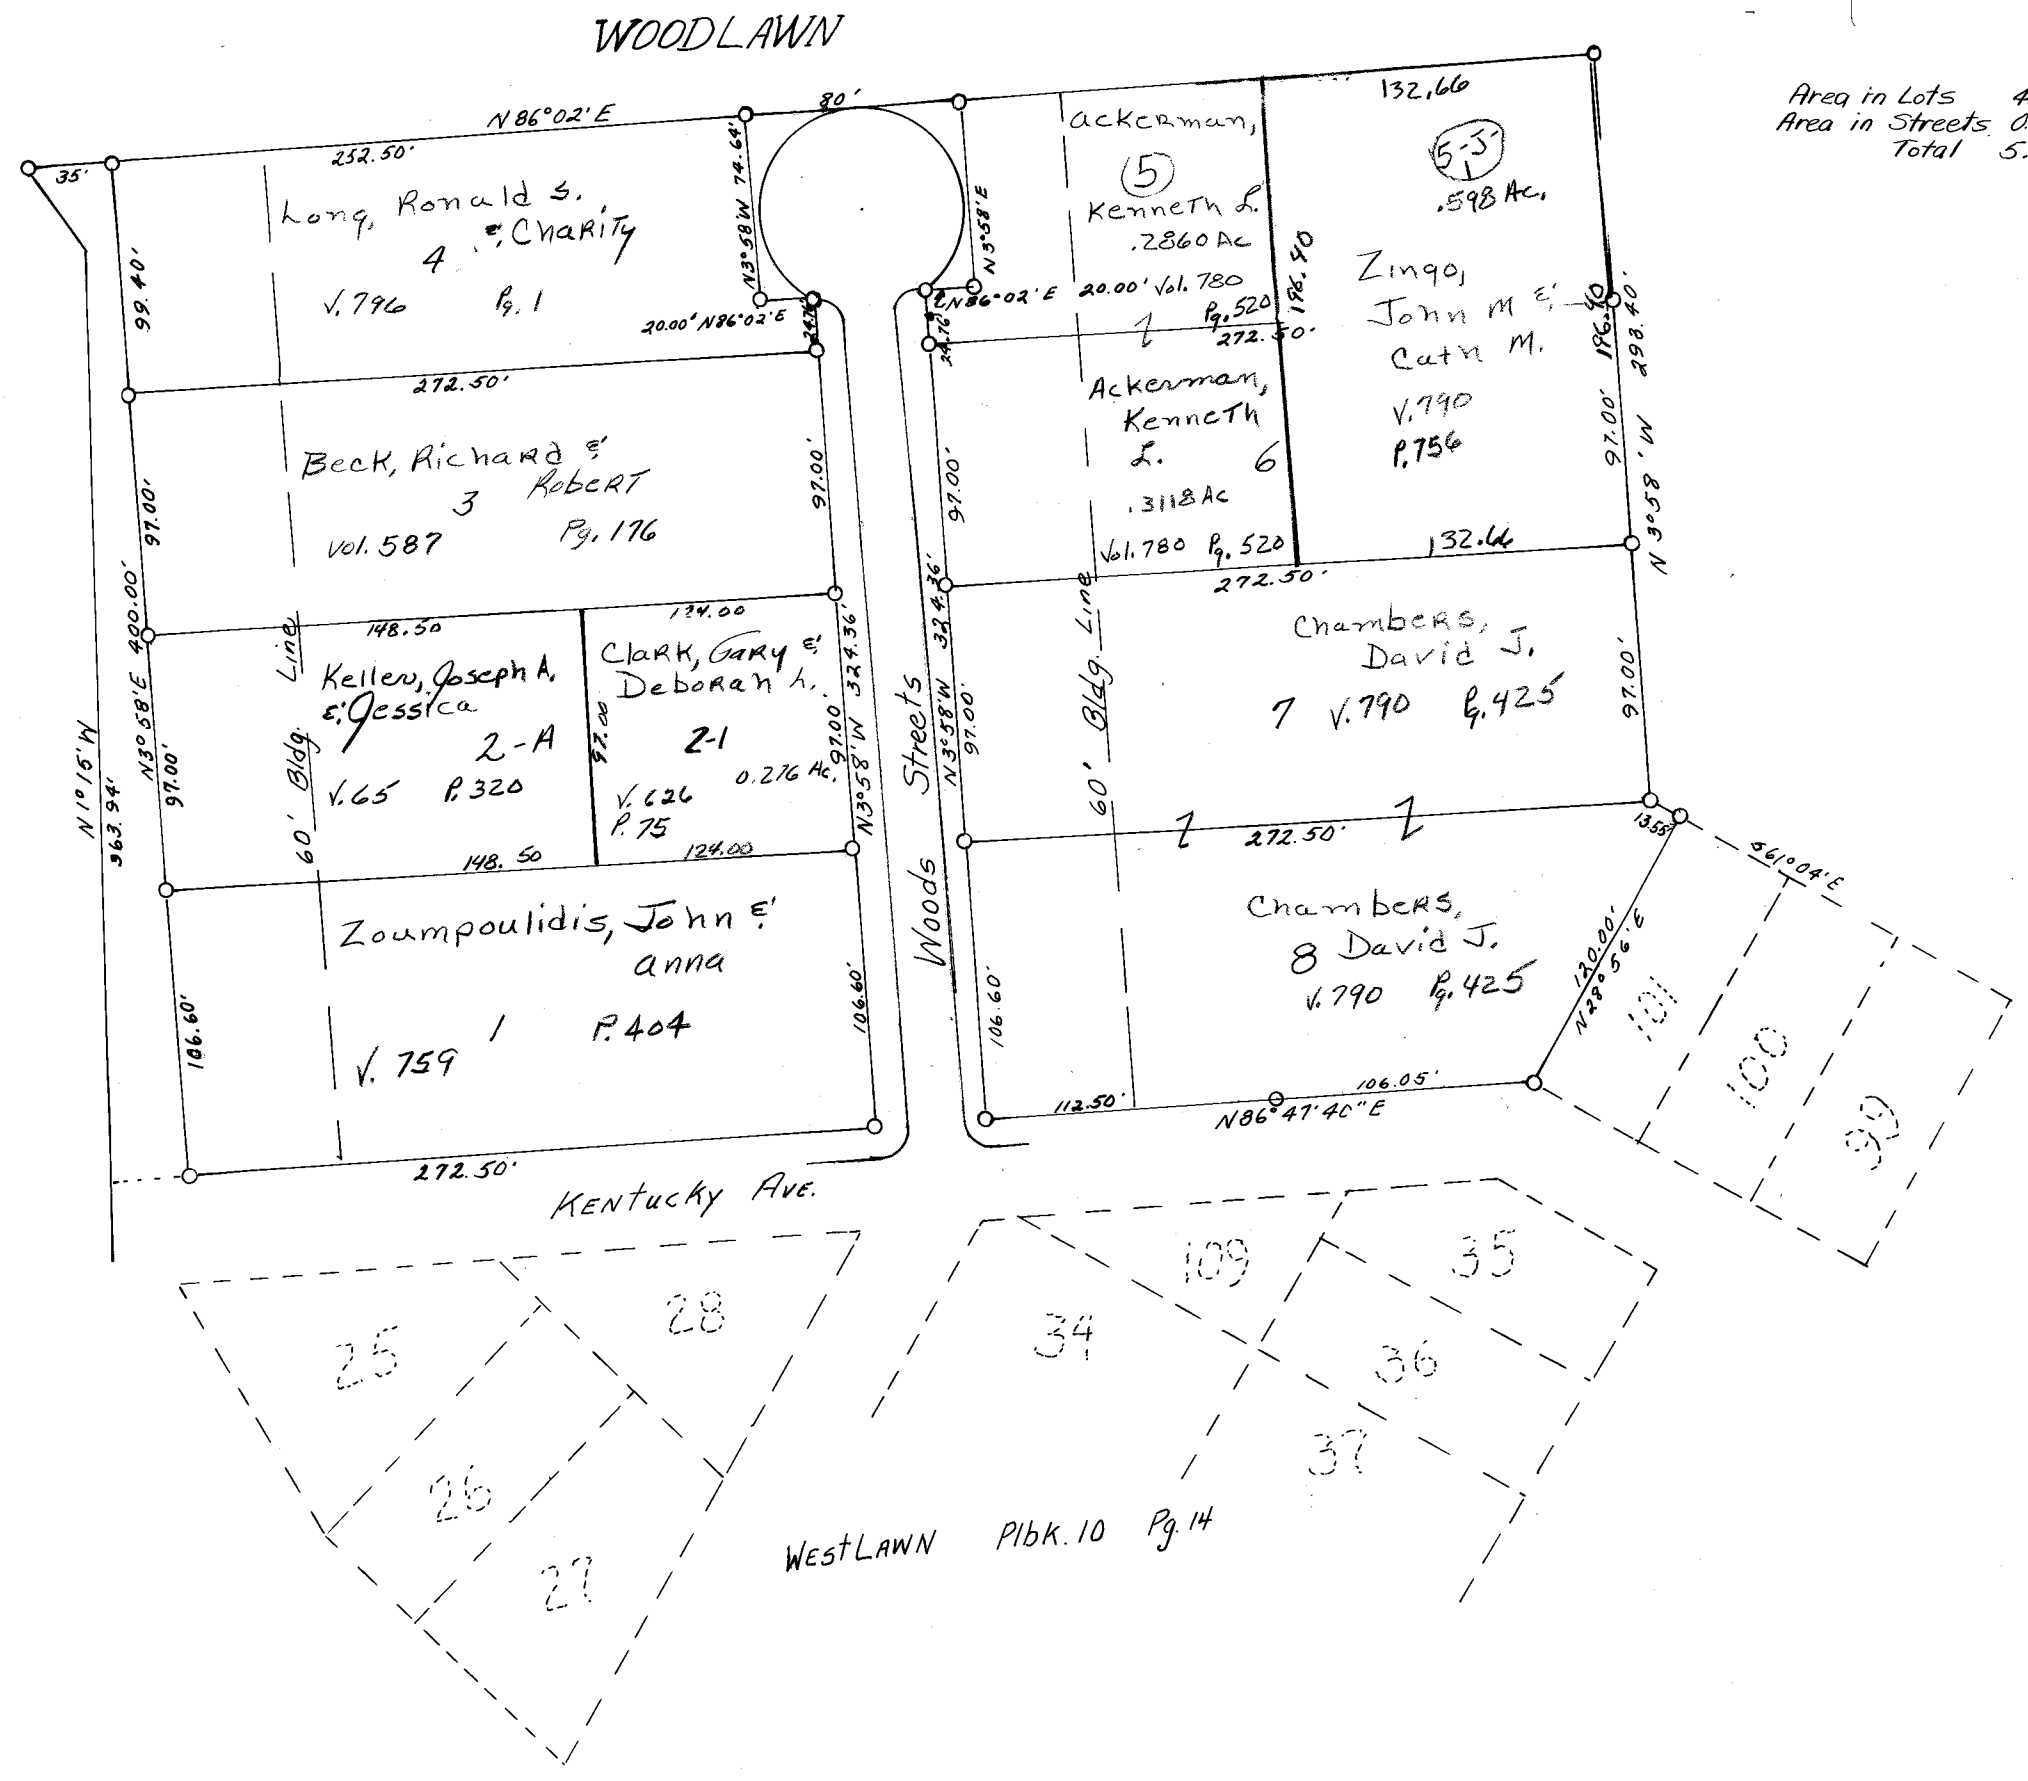

# WOODLAWN

COLERAIN TOWNSHIP  
BELMONT COUNTY, OHIO 1974

Sec. 7, T.7, R.3

SCALE IN FEET  
0 50 100 150

Cab. A Slide. 175  
REVISED 1-2011

# RAYMOND J. FROHNAPFEL SUB.

COLERAIN TOWNSHIP  
BELMONT COUNTY, OHIO 1974

Sec. 7, T.7, R.3

SCALE IN FEET  
0 50 100 150

Cab. C Slide. 283  
REVISED 1-2008 1-2009