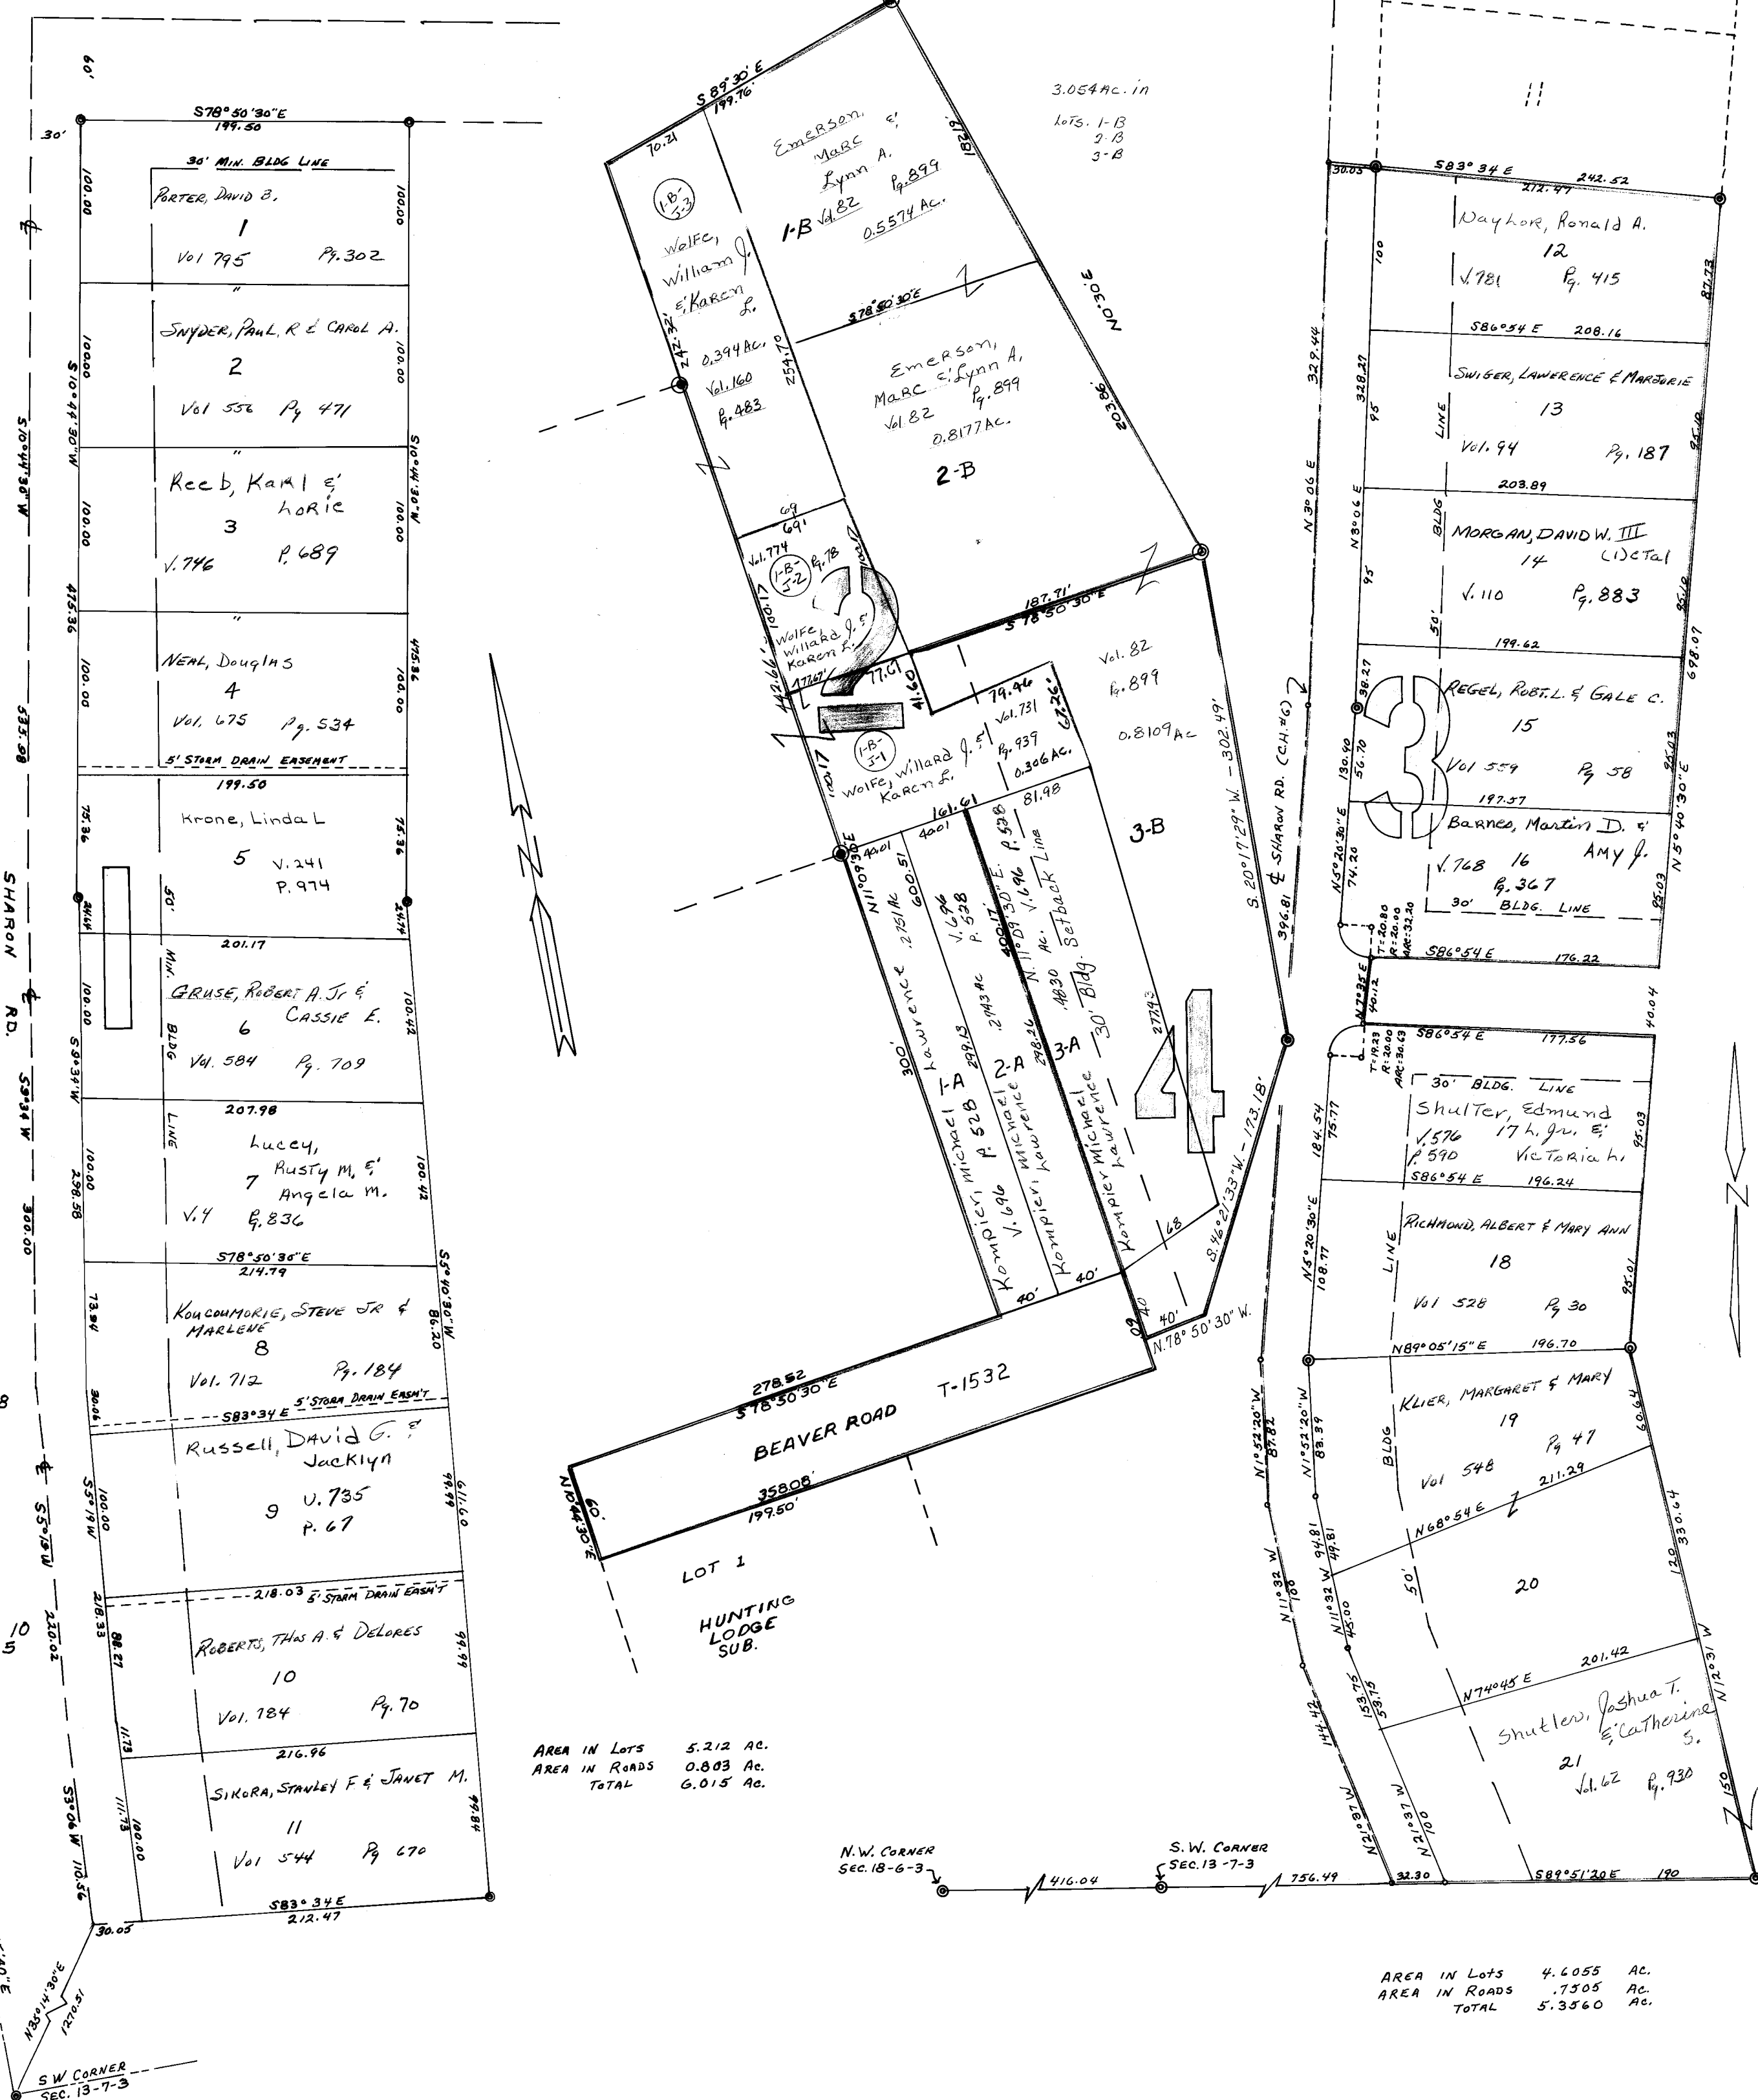

HUNTING LODGE

HUNTING LODGE
1st. ADDITION

HUNTING LODGE

COLERAIN TOWNSHIP
BELMONT COUNTY, OHIO 1974

SEC. 13, T. 7, R. 3

SCALE IN FEET

REVISIONS: Cab. C, Slide 386, REVISED 2-2011

BEAVER SUB

COLERAIN TOWNSHIP
BELMONT COUNTY, OHIO 1977

SEC. 13, T. 7, R. 3

SCALE IN FEET

REVISIONS: Cab. C, Slide 239, REVISED

1st. ADDITION
HUNTING LODGE

COLERAIN TOWNSHIP
BELMONT COUNTY, OHIO 1971

SEC. 13, T. 7, R. 3

Easement Lot 4
V. 497 P. 193

Easement Lot 8
V. 514 P. 70

Easement Lot 10
V. 497 P. 195

AREA IN LOTS 5.212 AC.
AREA IN ROADS 0.803 AC.
TOTAL 6.015 AC.

AREA IN LOTS 4.655 AC.
AREA IN ROADS .7505 AC.
TOTAL 5.3560 AC.