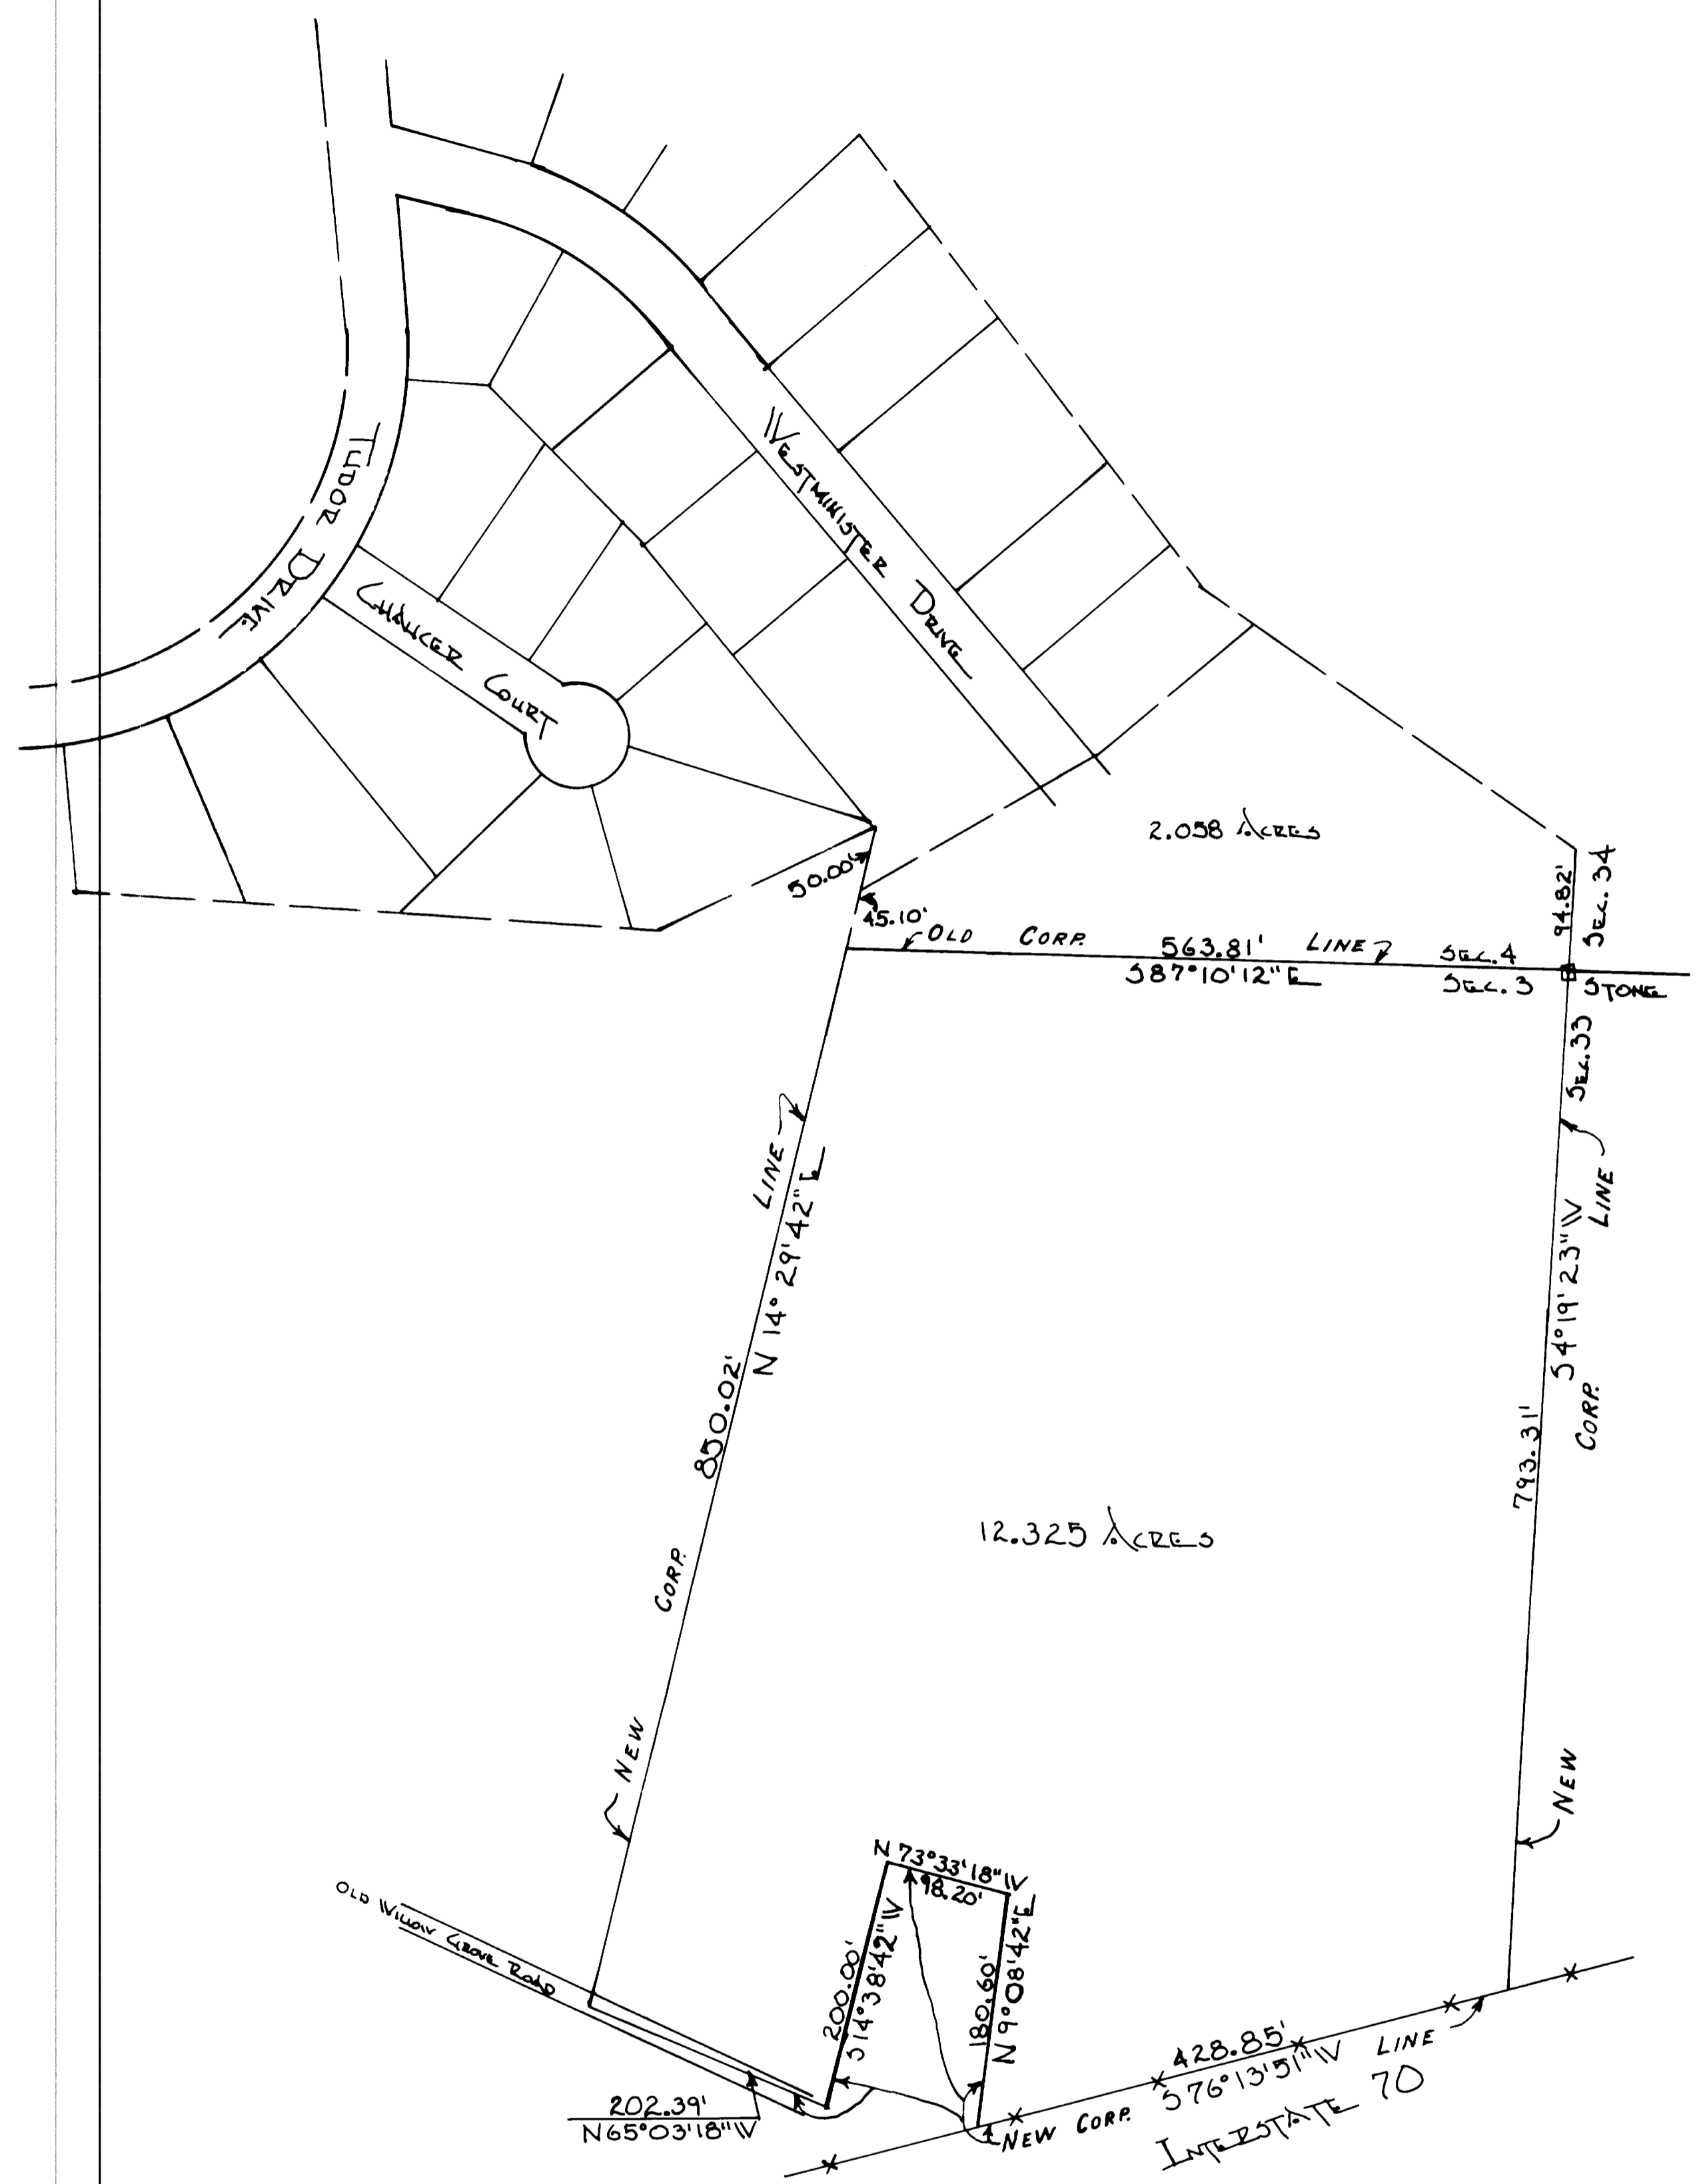

CABINET D SLIDE 254

ANNEXATION OF LAND
 TO THE
 CITY OF ST. CLAIRSVILLE, OHIO
 LOCATED IN RICHLAND TOWNSHIP
 COUNTY OF DELMONT STATE OF OHIO
 SECTION 3
 TOWNSHIP 7 RANGE 4
 SCALE: 1 INCH = 100 FEET DATE: 1 SEPTEMBER '78

SCHEDULE TO