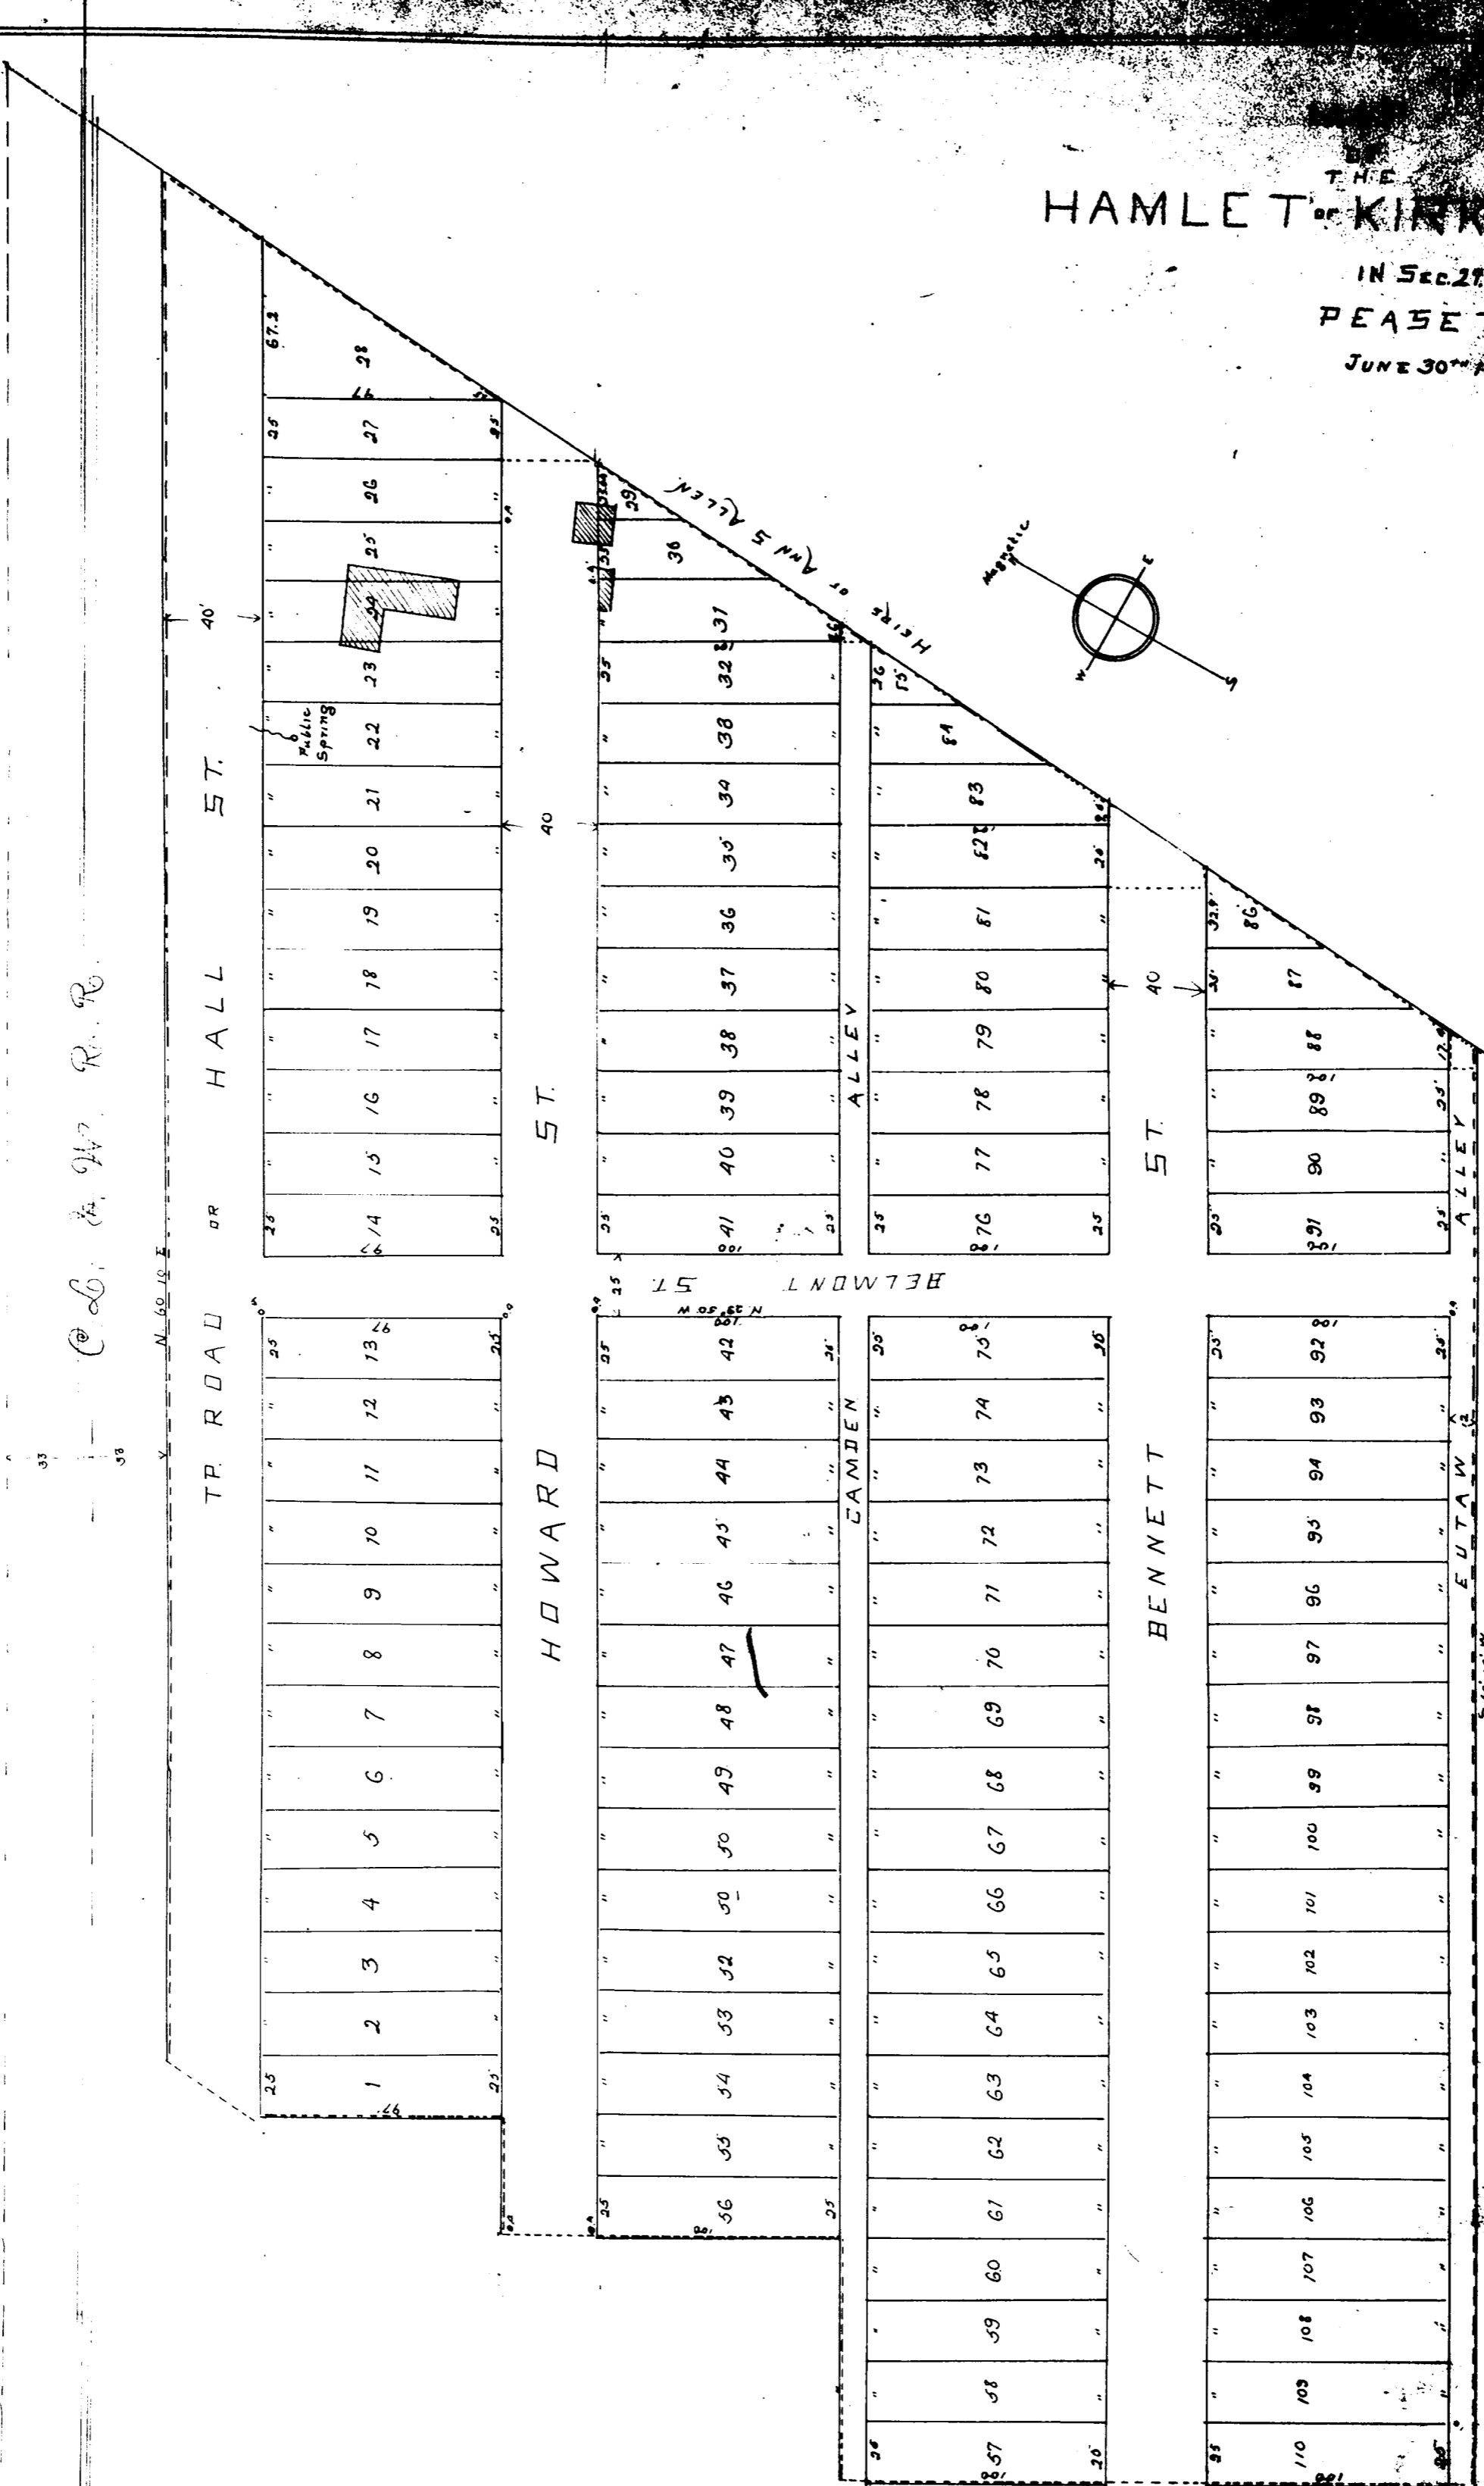

THE  
HAMLET OF KIRKWOOD  
IN SEC. 27  
PEASE TWP  
JUNE 30<sup>th</sup> 1885  
A. LASH G.E.

C. & N. W. R. R.

SCALE 50'-1"